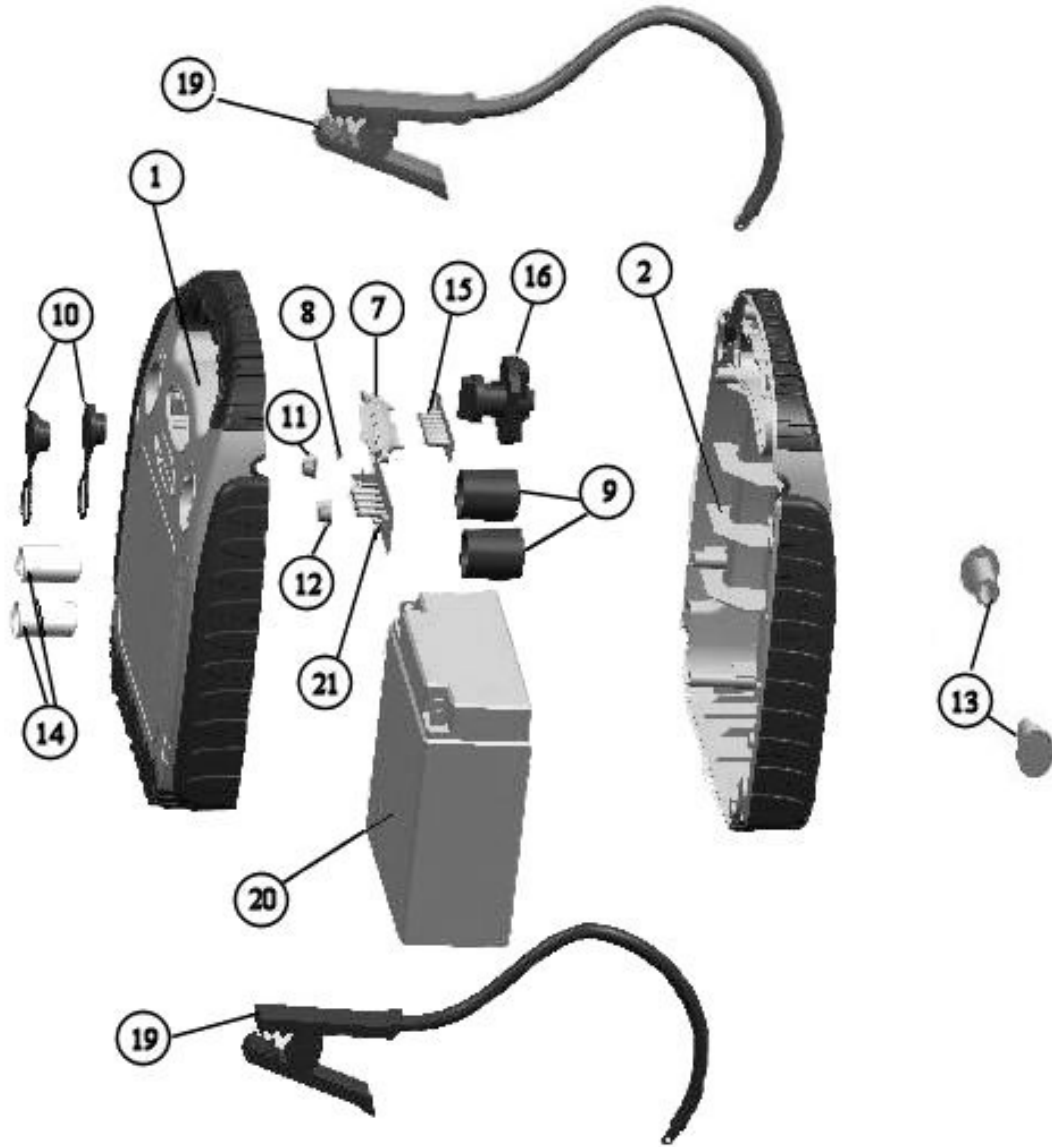

Parts Information:
RoadStart® Emergency Power Pack 12V
900 Peak Amps Hi-Vis Green
Model No: RS1312HV

Item	Part No.	Description
1	RS1312HV.01	FRONT CASE
2	RS1312HV.02	BACK CASE
7	RS1312HV.07	REFLECTOR
8	RS1312HV.08	LIGHT COVER
9	RS1312HV.09	FIXING COVER FOR SOCKET
10	RS1312HV.10	WATERPROOF COVER FOR SWITCH
11	RS1312HV.11	LIGHT BUTTON
12	RS1312HV.12	TEST BUTTON
13	RS1312HV.13	CLAMP HOLDER

Item	Part No.	Description
14	RS1312HV.14	SOCKET 12V 15A
15	RS1312HV.15	LED ASSY
16	RS1312HV.16	SAFETY SWITCH
19	RS1312HV.19A	CABLE (POSITIVE) ASSY inc CLAMP
--	RS1312HV.19B	CABLE (NEGATIVE) ASSY inc CLAMP (NOT SHOWN)
20	RS1312HV.20	BATTERY 12V 17AH
21	RS1312HV.21	PCB ASSY
--	RS1312HVC	MAIN CHARGER 12V 800mA (NOT SHOWN)