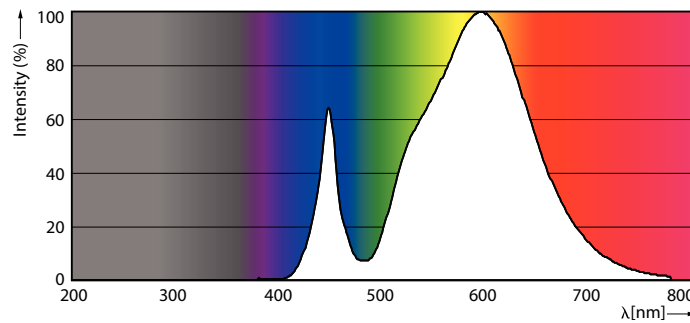

TrueForce LED Public (Road – SON)

Temperature	
T-Case Maximum (Nom)	97 °C
Controls and dimming	
Dimmable	No
Mechanical and housing	
Bulb Finish	Clear
Bulb Shape	Others
Approval and application	
Energy Efficiency Class	D
Energy Consumption kWh/1000 h	55 kWh

EPREL Registration Number	403607
Product data	
Full product code	871869963904400
Order product name	TrueForce LED Road 84-55W E40 730
EAN/UPC - Product	8718699639044
Order code	929002007402
Numerator - Quantity Per Pack	1
Numerator - Packs per outer box	6
Material Nr. (12NC)	929002007402
Net Weight (Piece)	0.432 kg

Dimensional drawing

Product	D	C
TrueForce LED Road 84-55W E40 730	71 mm	262 mm

Photometric data

LEDTrueForce SON-T 85klm E40 730