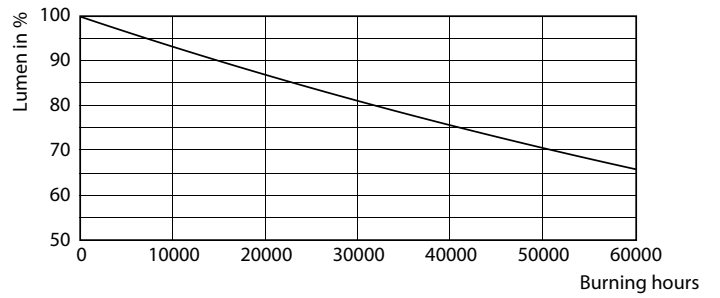

Warnings and Safety

- Installation should always be performed by a qualified electrician or installer. Use the installation guide for instructions.

Product data

General information	
Cap-Base	E40 [E40]
EU RoHS compliant	Yes
Nominal Lifetime (Nom)	50000 h
Switching Cycle	50000X
Technical Type	55-100W
Flux measurement reference	Sphere
Light technical	
Color Code	730 [CCT of 3000K]
Luminous Flux (Nom)	8400 lm
Color Designation	White (WH)
Correlated Color Temperature (Nom)	3000 K
Luminous Efficacy (rated) (Nom)	152.00 lm/W
Color Consistency	<6

Photometric data

LEDTrueForce SON-T 85klm E40 730

Lifetime

LEDTrueForce SON-T E40

LEDTrueForce SON-T E40