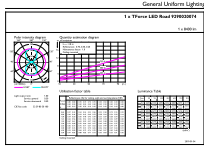

TrueForce LED Public (Road – SON)

Photometric data

LEDTrueForce SON-T 85klm E40 730