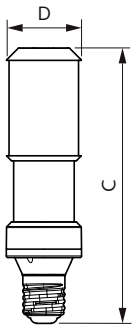

Warnings and Safety

- Installation should always be performed by a qualified electrician or installer. Use the installation guide for instructions.

Product data

General information	
Cap-Base	E40 [E40]
EU RoHS compliant	Yes
Nominal Lifetime (Nom)	50000 h
Switching Cycle	50000X
Technical Type	55-100W
Flux measurement reference	Sphere
Light technical	
Color Code	730 [CCT of 3000K]
Luminous Flux (Nom)	8400 lm
Color Designation	White (WH)
Correlated Color Temperature (Nom)	3000 K
Luminous Efficacy (rated) (Nom)	152.00 lm/W
Color Consistency	<6

Dimensional drawing

TrueForce LED Road 84-55W E40 730

Product	D	C
TrueForce LED Road 84-55W E40 730	71 mm	262 mm

Photometric data

LEDTrueForce SON-T 85klm E40 730

LEDTrueForce SON-T E40 55W

TrueForce LED Public (Road – SON)