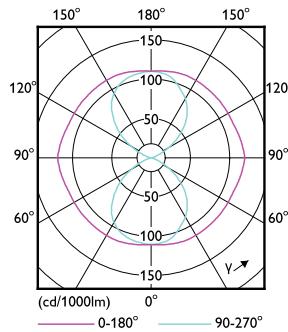

Warnings and Safety

- Installation should always be performed by a qualified electrician or installer. Use the installation guide for instructions.

Product data

General information	
Cap-Base	E40 [E40]
EU RoHS compliant	Yes
Nominal Lifetime (Nom)	50000 h
Switching Cycle	50000X
Technical Type	55-100W
Flux measurement reference	Sphere
Light technical	
Color Code	730 [CCT of 3000K]
Luminous Flux (Nom)	8400 lm
Color Designation	White (WH)
Correlated Color Temperature (Nom)	3000 K
Luminous Efficacy (rated) (Nom)	152.00 lm/W
Color Consistency	<6

Dimensional drawing

TrueForce LED Road 84-55W E40 730

Product	D	C
TrueForce LED Road 84-55W E40 730	71 mm	262 mm

Photometric data

LEDTrueForce SON-T 85klm E40 730

LEDTrueForce SON-T E40 55W

TrueForce LED Public (Road – SON)