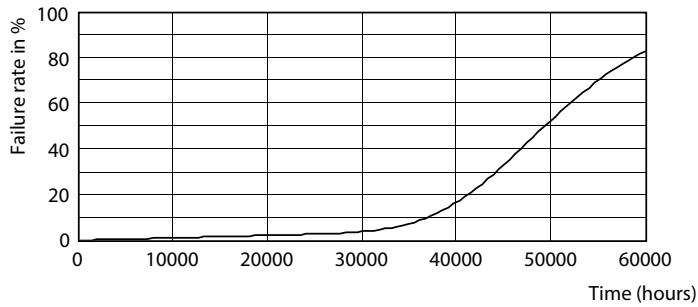

TrueForce LED Public (Road – SON)

Photometric data

LEDTrueForce SON-T 85klm E40 730

Lifetime

LEDTrueForce SON-T E40