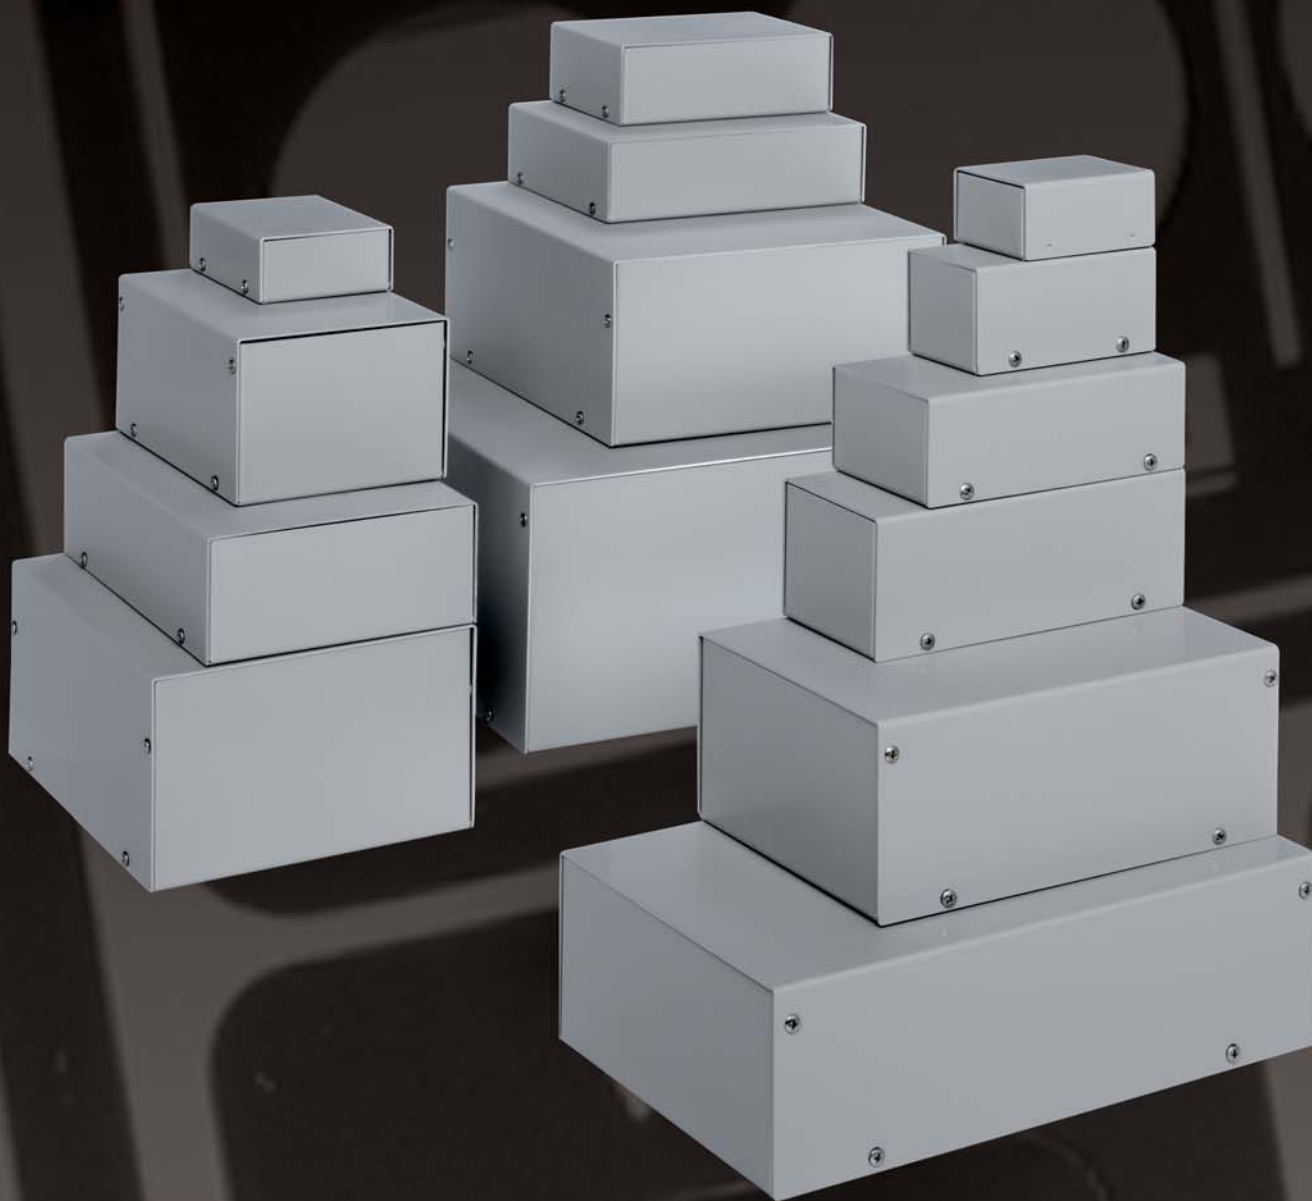

# Minibox<sup>+</sup>

**Basic and multifunction metal case, applications from little testing equipment to heavy-duty installations such as machine/motor controls or automated pass controls.**

Easy and budget fitted drilling options, by programmable CNC punching machines.

Fifteen sizes from 55 to 4.400 cm<sup>3</sup> internal volume.

Made entirely of 1 mm. thick aluminium, natural anodised finished, outer surface covered with removable transparent protective film.

Its aluminium construction eases EMI / RFI protection of equipments.

Two piece construction held together with self-tapping screws, except the smallest size (31040001), which lid and base snap together.

**Finish:** natural anodised with removable protective film.

**Basic unit includes:** base, cover and 4 self-tapping screws.