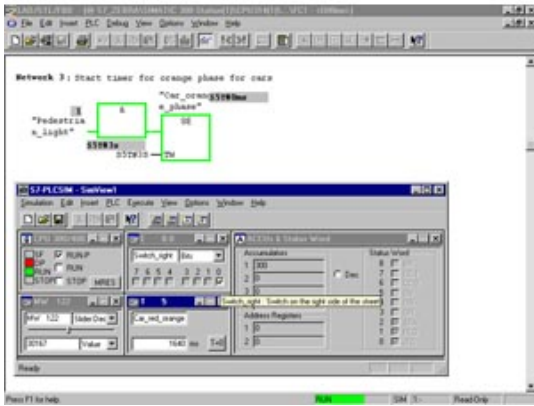

SIMATIC S7, S7-PLCSIM SOFTWARE UPDATE SERVICE WITHIN THE FRAMEWORK OF THIS CONTRACT, YOU WILL RECEIVE UPDATED SOFTWARE VERSIONS FOR A PERIOD OF ONE YEAR. EXTENDED BY ANOTHER YEAR, IF IT IS NOT CANCELED THREE MONTHS PRIOR TO ITS EXPIRATION. PERIOD OF DELIVERY AND PERFORMANCE: 1 YEAR FROM DATE OF INVOICE PREREQUISITE FOR CONTRACT: CURRENT VERSION OF THE SOFTWARE