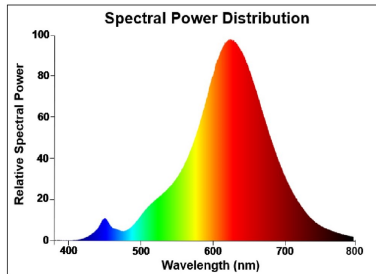

ToLEDo LifeStyle T180 BLACK DIMMABLE

ToLEDo LifeStyle T180 BLK DIM 150LM E27 SL

0029983

Packaging single length / height (cm)	20.0
Packaging single width (cm)	20.0
Packaging single depth (cm)	19.0
DUN14 (outer)	15410288299836
Units per outer package	2
Packaging outer length / height (cm)	41.5
Packaging outer width (cm)	21.5
Packaging outer depth (cm)	21.0

Safety data

Optimal operating condition (°C)	-20-40
Breakage cleaning instructions	Not applicable
Special purpose lamp	No
Dry applications use only	Yes
Suitable for household illumination	Yes
Safety message	Not Suitable for totally enclosed fixtures
Safety message	Dimmable with approved dimmers

PHOTOMETRY

TECHNICAL DRAWINGS