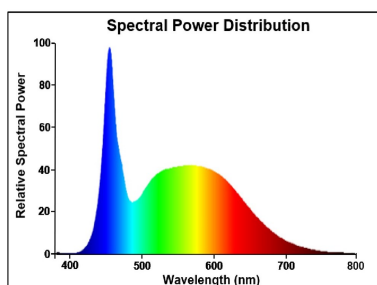

TOLEDO CANDLE

ToLEDo Candle V7 806LM 865 E14 SL

0029616

Lifetime data

Lifespan L70 B50	15000
Average life (Nominal) (h)	15000
Average life (Rated) (h)	15000

Physical data

Nominal Product Length (mm)	104
Nominal Product Diameter (mm)	35
Weight (kg)	0.028

Packaging

Single packaging type	Carton
Product EAN number	5410288296166
Packaging single length / height (cm)	11.0
Packaging single width (cm)	4.5
Packaging single depth (cm)	4.5
DUN14 (outer)	15410288296163
Units per outer package	6
Packaging outer length / height (cm)	14.3
Packaging outer width (cm)	9.7
Packaging outer depth (cm)	11.7

Safety data

Optimal operating condition (°C)	-20-40
Breakage cleaning instructions	Not applicable
Special purpose lamp	No
Dry applications use only	Yes
Suitable for household illumination	Yes
Safety message	Not Suitable for totally enclosed fixtures

PHOTOMETRY

TECHNICAL DRAWINGS