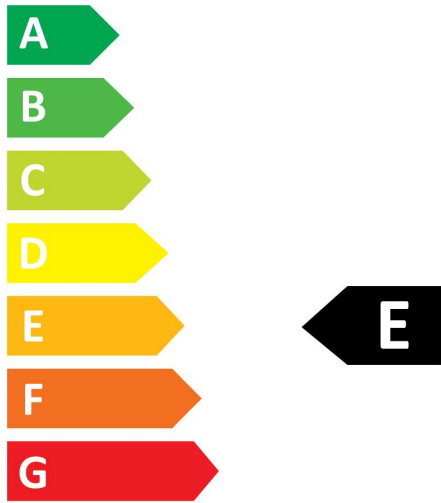

SYLVANIA

TOLEDO CANDLE

ToLEDo Candle V7 806LM 865 E14 SL
0029616

0029616

7
kWh/1000h

2019/2015