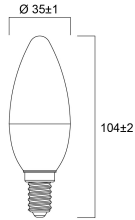

TOLEDO CANDLE

ToLEDo Candle V7 806LM 865 E14 SL

0029616

Wattage (W)	6.5
Product Voltage (V)	230
Dimmable	No
Average life (Nominal) (h)	15000
Product EAN number	5410288296166

DATA TABLE

General data

Product name	ToLEDo Candle V7 806LM 865 E14 SL
Technology	LED
Watt (Rated) (W)	6.5
Type	LED exchangeable
Cap/Base	E14
Fixture rating	Open
General application	Hospitality, Residential & Consumer
Operating temperature range (°C)	-20°C...+40°C
Performance ambient temperature Tq (°C)	25
ETIM Class	EC001959
E-number FI	4741004
Warranty	3 years

TOLEDO CANDLE

ToLEDo Candle V7 806LM 865 E14 SL

0029616

Lifetime data

Lifespan L70 B50	15000
Average life (Nominal) (h)	15000
Average life (Rated) (h)	15000

Physical data

Nominal Product Length (mm)	104
Nominal Product Diameter (mm)	35
Weight (kg)	0.028

Packaging

Single packaging type	Carton
Product EAN number	5410288296166
Packaging single length / height (cm)	11.0
Packaging single width (cm)	4.5
Packaging single depth (cm)	4.5
DUN14 (outer)	15410288296163
Units per outer package	6
Packaging outer length / height (cm)	14.3
Packaging outer width (cm)	9.7
Packaging outer depth (cm)	11.7

PHOTOMETRY

TECHNICAL DRAWINGS

TOLEDO CANDLE

ToLEDo Candle V7 806LM 865 E14 SL
0029616

0029616

7
kWh/1000h

2019/2015

SYLVANIA