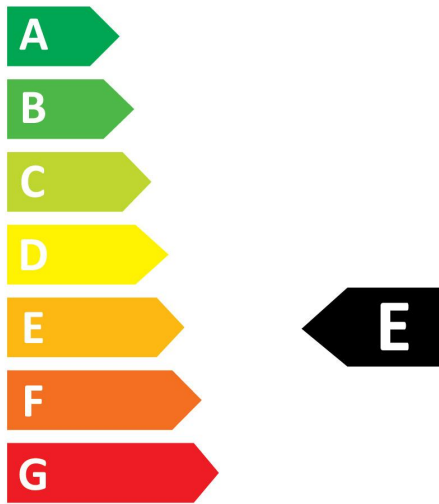

PRODUCT OVERVIEW

Product name	ToLEDo Candle V7 806LM 865 E14 SL
Technology	LED
Watt (Rated) (W)	6.5
Type	LED exchangeable
Cap/Base	E14
Fixture rating	Open
General application	Hospitality, Residential & Consumer
ETIM Class	EC001959
E-number FI	4741004
Warranty	3 years
Luminous flux (lm)	806
Colour temperature (K)	6500
Light colour	Daylight
CRI (Ra)	80
Colour Variation Initial (SDCM)	SDCM6
Photobiological Risk Group	RG0

Optical data

Luminous flux (lm)	806
Luminous flux (Rated) (lm)	806
Colour temperature (K)	6500
Light colour	Daylight
CRI (Ra)	80
Colour Variation Initial (SDCM)	SDCM6
Photobiological Risk Group	RG0
Lumen maintenance at end of nominal life (%)	70

PHOTOMETRY

TECHNICAL DRAWINGS

TOLEDO CANDLE

ToLEDo Candle V7 806LM 865 E14 SL
0029616

0029616

7
kWh/1000h

2019/2015

SYLVANIA