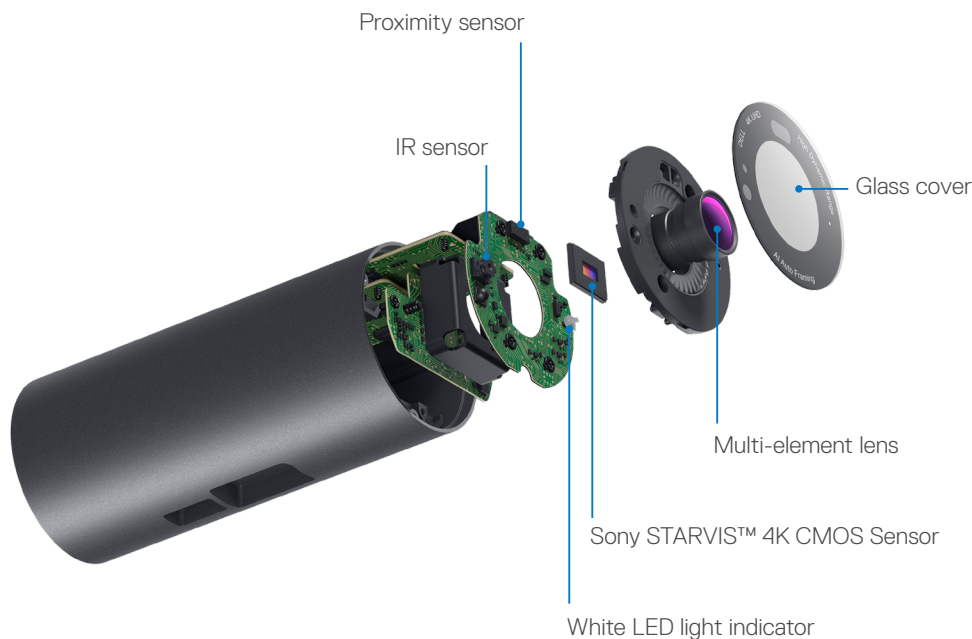

Features & Technical Specifications

Conveniently snap the cover on the lens and keep it protected when not in use. Snap it to the back for safekeeping.