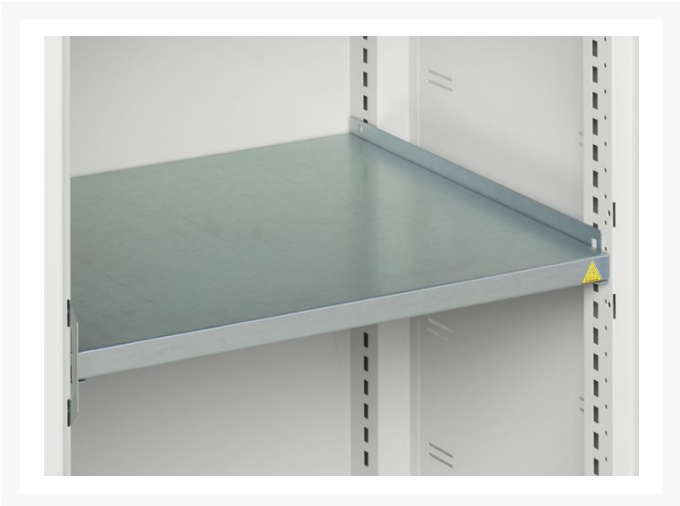

# 16926059. - verso shelf cupboard

## Short Description

verso shelf cupboard with 2 shelves  
WxDxH: 525x550x1000mm

## Additional Information

---

Description	verso shelf cupboard. Featuring a robust, fully welded steel housing with single, reinforced high door with 2 adjustable height, galvanised steel shelves (75kg U.D.L.). Finished in durable powder coat paint. WxDxH: 525x550x1000mm.
Width	525
Depth	550
Height	1000
Customs tariff number	94032080
Product material	Sheet steel
Product surface	Powder coated
Door type	Plain
Door height 1	925 mm
Number of shelves	2
Shelf Type	Full Depth
Shelf Material	Steel
Shelf Load Capacity	75kg