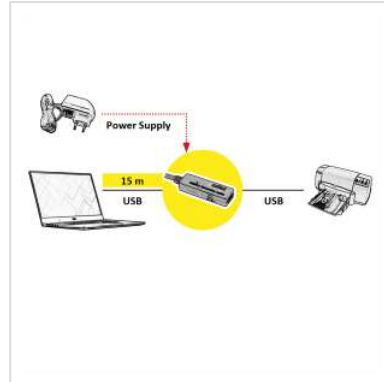

# ROLINE USB 3.2 Gen 1 Active Repeater Cable, black, 15 m

|                           |               |
|---------------------------|---------------|
| <b>Product No.</b>        | 12.04.1071    |
| <b>Manufacturer</b>       | ROLINE        |
| <b>Manufacturer No.</b>   | 12.04.1071    |
| <b>EAN (single piece)</b> | 7630049617858 |

## Active USB 3.0 / USB 3.2 Gen 1 extension cable - for data rates up to 5Gbit/s over a distance of 15m!

- Active USB 3.0 / USB 3.2 Gen 1 extension cable, 15 meter length
- For hubs, USB sticks, external hard drives, printers or other devices that are to be connected via USB
- Automatic determination of the optimal transmission rate
- Compatible with USB 3.0 / USB 3.2 Gen 1, USB 2.0, USB 1.1
- Supports data rates of up to 5 Gbps
- Plug & play
- Incl. external power supply (5V 1A DC)

|                                 |  |
|---------------------------------|--|
| Colour                          | black  |
| Length                          | 15 m   |
| Scope of delivery               | USB 3.0 Active repeater cable, power adapter (5V DC, 1A) |
| Side 1 connection (PC)          | USB 3.0 type A Male                                      |
| Side 2 connection (Peripherals) | USB 3.0 type A Female                                    |
| Side 1 Connector Type           | USB 3 Type A   |
| Side 1 Connector Gender         | Male   |
| Side 2 Connector Type           | USB 3 Type A   |
| Side 2 Connector Gender         | Female   |
| Area of application             | External   |
| Dimensions (HxWxD)              | Cable length: 15 m                                       |