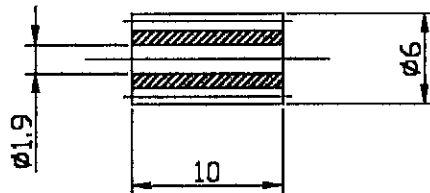

Accessories

Order code	Manufacturer code	Description
37-0300	n/a	PACK OF 50 6MM WORM GEARS (RC)
37-0305	n/a	PACK OF 50 10MM WORM GEARS (RC)

Accessories	Page 1 of 4
The enclosed information is believed to be correct, Information may change without notice due to product improvement. Users should ensure that the product is suitable for their use. E. & O. E.	Revision A 20/02/2007

Miniature Gears

Photograph

Technical Drawing

Other Details

Outside Diameter (OD)	Inside Diameter (Ø)	Length (L)
6mm	1.9mm	6.0mm
6mm	1.9mm	10.0mm

WORM
 M-0.5
 PA-20°
 OD-6φ

37-0300-W6X6LX1.9

WORM
 M-0.5
 PA-20°
 OD-6φ

37-0350-W6X10LX1.9

公司名稱		材質		單位	MM	比例	2-1
圖名				圖號			
繪圖者		設計者		校對者		核準	

To: 李工

Fr: 设计