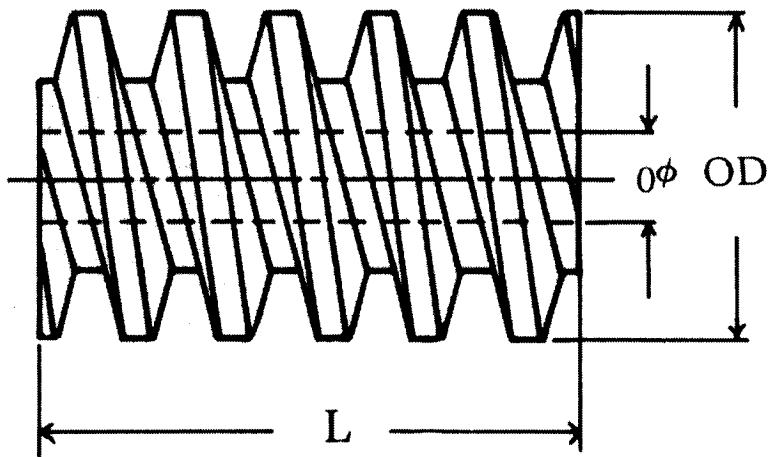

Accessories

Order code	Manufacturer code	Description
37-0300	n/a	PACK OF 50 6MM WORM GEARS (RC)
37-0305	n/a	PACK OF 50 10MM WORM GEARS (RC)

Accessories	Page 1 of 4
The enclosed information is believed to be correct, Information may change without notice due to product improvement. Users should ensure that the product is suitable for their use. E. & O. E.	Revision A 20/02/2007

Miniature Gears

Photograph

Technical Drawing

Other Details

Outside Diameter (OD)	Inside Diameter (Ø)	Length (L)
6mm	1.9mm	6.0mm
6mm	1.9mm	10.0mm

WORM
 M-0.5
 PA-20°
 OD-6φ

37-0300-W6X6LX1.9

WORM
 M-0.5
 PA-20°
 OD-6φ

37-0350-W6X10LX1.9

公司名稱		材質		單位	MM	比例	2-1
圖名				圖號			
繪圖者		設計者		校對者		核準	

To: 李工

Fr: 设计