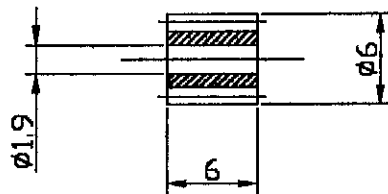

Accessories

Order code	Manufacturer code	Description
37-0300	n/a	PACK OF 50 6MM WORM GEARS (RC)
37-0305	n/a	PACK OF 50 10MM WORM GEARS (RC)

Accessories	Page 1 of 4
The enclosed information is believed to be correct, Information may change without notice due to product improvement. Users should ensure that the product is suitable for their use. E. & O. E.	Revision A 20/02/2007

Miniature Gears

Photograph

Technical Drawing

Other Details

Outside Diameter (OD)	Inside Diameter (Ø)	Length (L)
6mm	1.9mm	6.0mm
6mm	1.9mm	10.0mm

WORM
 M-0.5
 PA-20°
 OD-6φ

37-0300-W6X6LX1.9

WORM
 M-0.5
 PA-20°
 OD-6φ

37-0350-W6X10LX1.9

公司名稱		材質		單位	MM	比例	2-1
圖名				圖號			
繪圖者		設計者		校對者		核準	

To: 李工

Fr: 设计