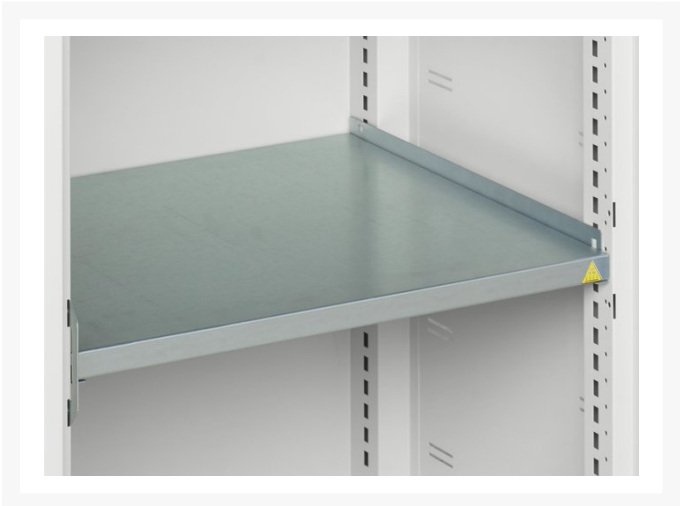

16926102. - verso wall / shelf cupboard

Short Description

verso wall / shelf cupboard with 1 shelf
WxDxH: 800x350x600mm

Product Images

Additional Information

Description	verso wall / shelf cupboard. Featuring a robust, fully welded steel housing with double, reinforced high doors with 1 adjustable height, galvanised steel shelf (75kg U.D.L.). Finished in durable powder coat paint. WxDxH: 800x350x600mm.
Width	800
Depth	350
Height	600
Customs tariff number	94032080
Product material	Sheet steel
Product surface	Powder coated
Door type	Plain
Door height 1	525 mm
Number of shelves	1
Shelf Type	Full Depth
Shelf Material	Steel
Shelf Load Capacity	75kg

Product Options

Colour:	Anthracite grey
	Crimson red
	Gentian blue
	Light grey