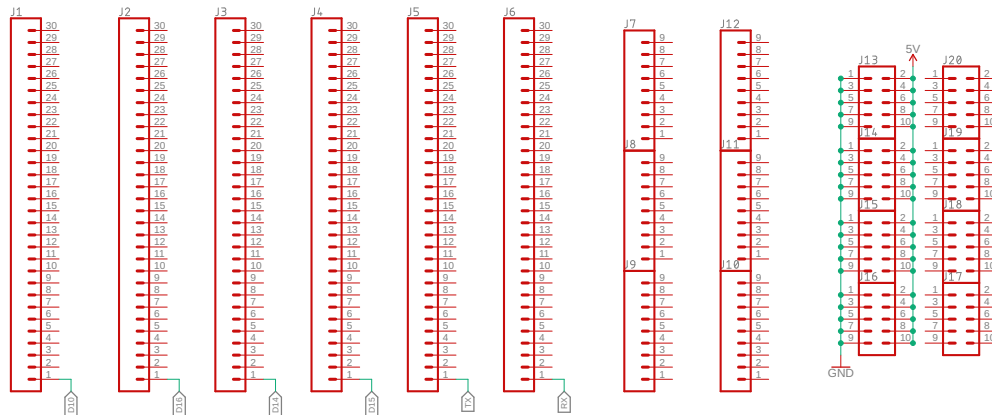

Keyswitch Matrix

Pro Micro C Header

Prototyping Space

Mode Select Switch

Released under the Creative Commons Attribution Share-Alike 4.0 License <https://creativecommons.org/licenses/by-sa/4.0/>

TITLE: Qwiic\_Keyboard\_Explorer

Design by: **N.Poole** REV:

Date: 8/13/2020 3:23 AM Sheet: 1/1