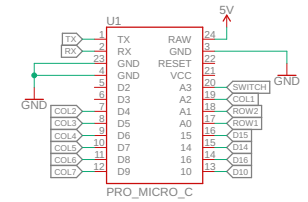

Keyswitch Matrix

Pro Micro C Header

Prototyping Space

Mode Select Switch

Released under the Creative Commons Attribution Share-Alike 4.0 License <https://creativecommons.org/licenses/by-sa/4.0/>

TITLE: Qwiic\_Keyboard\_Explorer