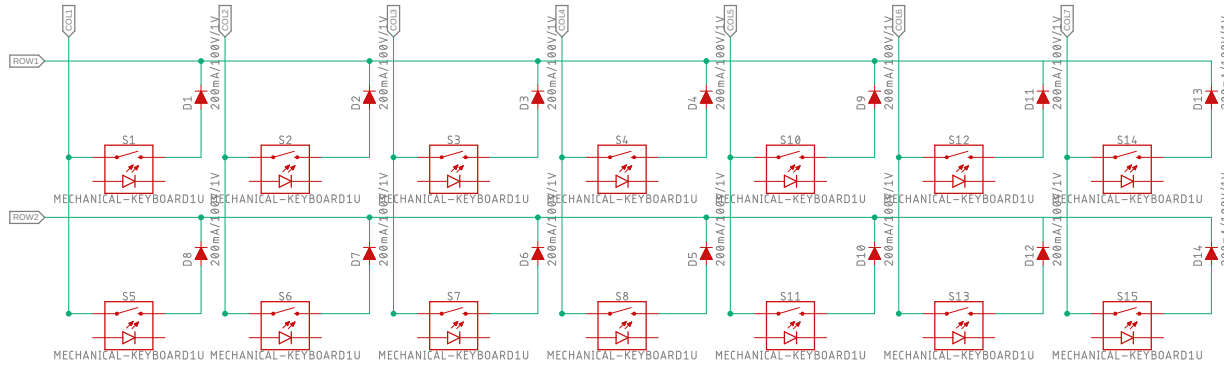

Keyswitch Matrix

Pro Micro C Header

Prototyping Space

Mode Select Switch

Released under the Creative Commons Attribution Share-Alike 4.0 License <https://creativecommons.org/licenses/by-sa/4.0/>

TITLE: Qwiic\_Keyboard\_Explorer