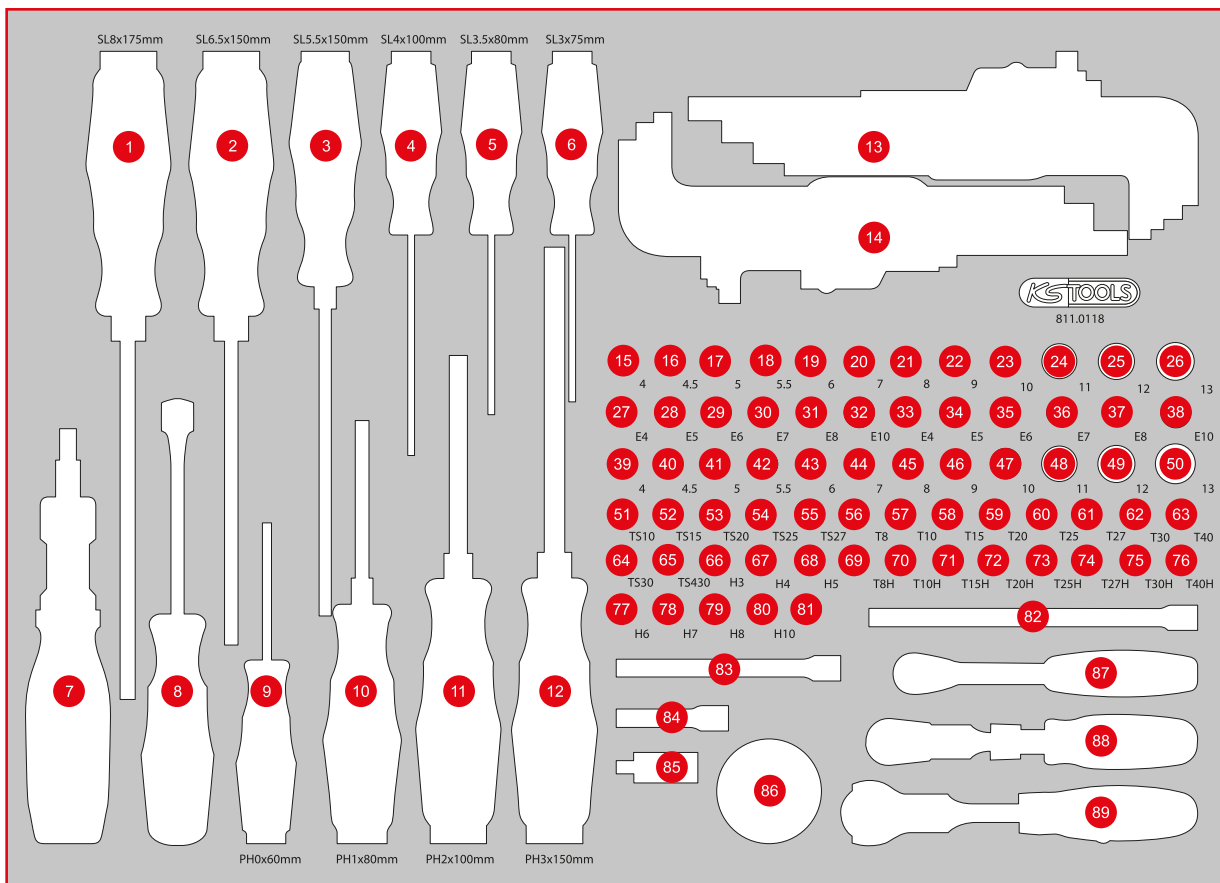

M 1/4" socket spanner and screwdriver set

105

568 x 398

Pos.	Code	Description	pcs	Pos.	Code	Description	pcs	Pos.	Code	Description	pcs
1	159.1011	ERGOTORQUEplus screwdriver for slotted screws, 8 mm, 315 mm long	1	13	151.4420	Ball ended hexagon key wrench set, extra long, 9 pcs	9	30	917.2404	1/4" Torx E Socket, deep, E7	1
2	159.1009	ERGOTORQUEplus screwdriver for slotted screws, 6,5 mm, 255 mm long	1	14	151.4530	Ball ended Torx key wrench set, extra long and bent 108°, 9 pcs	9	31	917.2405	1/4" Torx E Socket, deep, E8	1
3	159.1006	ERGOTORQUEplus screwdriver for slotted screws, 5,5 mm, 230 mm long	1	15	917.1525	1/4" Hexagonal socket, deep, 4mm	1	32	917.2406	1/4" Torx E Socket, deep, E10	1
4	159.1004	ERGOTORQUEplus screwdriver for slotted screws, 4 mm, 180 mm long	1	16	917.1526	1/4" Hexagonal socket, deep, 4,5 mm	1	33	911.4313	1/4" Torx E Socket, E4	1
5	159.1112	ERGOTORQUEplus screwdriver for slotted screws, 3,5 mm, 180 mm long	1	17	917.1527	1/4" Hexagonal socket, deep, 5 mm	1	34	911.4314	1/4" Torx E Socket, E5	1
6	159.1002	ERGOTORQUEplus screwdriver for slotted screws, 3 mm, 155 mm long	1	18	917.1528	1/4" Hexagonal socket, deep, 5,5 mm	1	35	911.4315	1/4" Torx E Socket, E6	1
7	911.2470	1/4" Ratchet bit screwdriver, 190mm	1	19	917.1426	1/4" Hexagonal socket, deep, 6 mm	1	36	911.4316	1/4" Torx E Socket, E7	1
8	911.8101	Pry bar, 11x115mm	1	20	917.1427	1/4" Hexagonal socket, deep, 7 mm	1	37	911.4317	1/4" Torx E Socket, E8	1
9	159.1027	ERGOTORQUEplus screwdriver for screws PH, PH0, 155mm	1	21	917.1428	1/4" Hexagonal socket, deep, 8 mm	1	38	911.4332	1/4" Torx E Socket, E10	1
10	159.1020	ERGOTORQUEplus screwdriver for screws, PH1, 180 mm	1	22	917.1429	1/4" Hexagonal socket, deep, 9 mm	1	39	917.1404	1/4" Hexagonal socket, 4,5 mm	1
11	159.1022	ERGOTORQUEplus screwdriver for screws PH, PH2, 230mm	1	23	917.1430	1/4" Hexagonal socket, deep, 10 mm	1	40	917.14045	1/4" Hexagonal socket, 4,5 mm	1
12	159.1024	ERGOTORQUEplus screwdriver for screws PH, PH3, 265mm	1	24	917.1431	1/4" Hexagonal socket, deep, 11 mm	1	41	917.1405	1/4" Hexagonal socket, 5 mm	1
				25	917.1432	1/4" Hexagonal socket, deep, 12 mm	1	42	917.14055	1/4" Hexagonal socket, 5,5 mm	1
				26	917.1433	1/4" Hexagonal socket, deep, 13 mm	1	43	917.1406	1/4" Hexagonal socket, 6 mm	1
				27	917.2401	1/4" Torx E Socket, deep, E4	1	44	917.1407	1/4" Hexagonal socket, 7 mm	1
				28	917.2402	1/4" Torx E Socket, deep, E5	1	45	917.1408	1/4" Hexagonal socket, 8 mm	1
				29	917.2403	1/4" Torx E Socket, deep, E6	1	46	917.1409	1/4" Hexagonal socket, 9 mm	1
								47	917.1410	1/4" Hexagonal socket, 10 mm	1
								48	917.1411	1/4" Hexagonal socket, 11 mm	1