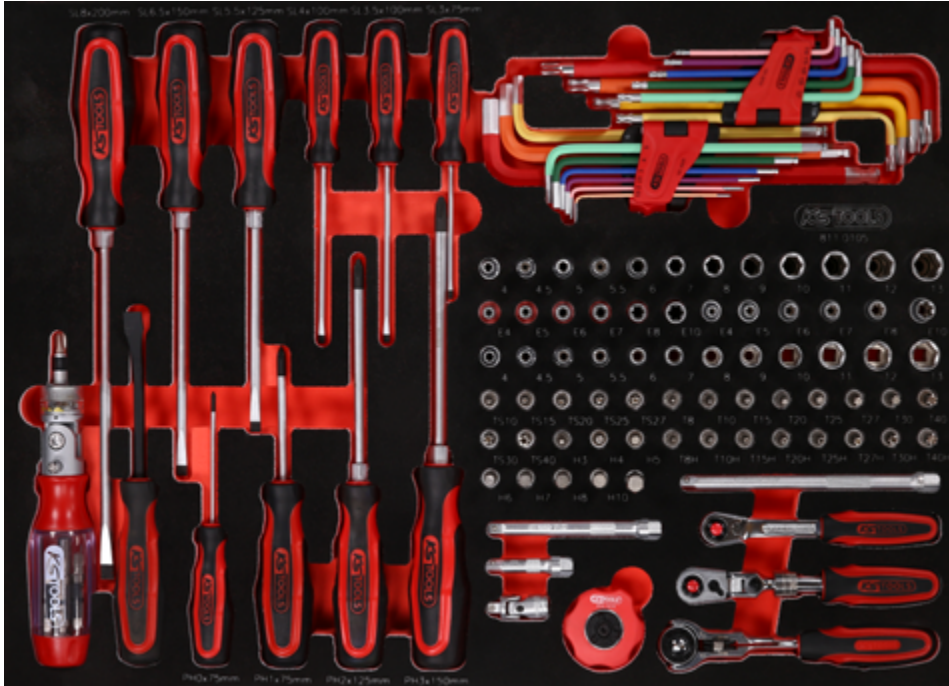

M 1/4" socket spanner and screwdriver set

105

568 x 398

Pos.	Code	Description	pcs	Pos.	Code	Description	pcs	Pos.	Code	Description	pcs
1	159.1011	ERGOTORQUEplus screwdriver for slotted screws, 8 mm, 315 mm long	1	13	151.4420	Ball ended hexagon key wrench set, extra long, 9 pcs	9	30	917.2404	1/4" Torx E Socket, deep, E7	1
2	159.1009	ERGOTORQUEplus screwdriver for slotted screws, 6,5 mm, 255 mm long	1	14	151.4530	Ball ended Torx key wrench set, extra long and bent 108°, 9 pcs	9	31	917.2405	1/4" Torx E Socket, deep, E8	1
3	159.1006	ERGOTORQUEplus screwdriver for slotted screws, 5,5 mm, 230 mm long	1	15	917.1525	1/4" Hexagonal socket, deep, 4mm	1	32	917.2406	1/4" Torx E Socket, deep, E10	1
4	159.1004	ERGOTORQUEplus screwdriver for slotted screws, 4 mm, 180 mm long	1	16	917.1526	1/4" Hexagonal socket, deep, 4,5 mm	1	33	911.4313	1/4" Torx E Socket, E4	1
5	159.1112	ERGOTORQUEplus screwdriver for slotted screws, 3,5 mm, 180 mm long	1	17	917.1527	1/4" Hexagonal socket, deep, 5 mm	1	34	911.4314	1/4" Torx E Socket, E5	1
6	159.1002	ERGOTORQUEplus screwdriver for slotted screws, 3 mm, 155 mm long	1	18	917.1528	1/4" Hexagonal socket, deep, 5,5 mm	1	35	911.4315	1/4" Torx E Socket, E6	1
7	911.2470	1/4" Ratchet bit screwdriver, 190mm	1	19	917.1426	1/4" Hexagonal socket, deep, 6 mm	1	36	911.4316	1/4" Torx E Socket, E7	1
8	911.8101	Pry bar, 11x115mm	1	20	917.1427	1/4" Hexagonal socket, deep, 7 mm	1	37	911.4317	1/4" Torx E Socket, E8	1
9	159.1027	ERGOTORQUEplus screwdriver for screws PH, PH0, 155mm	1	21	917.1428	1/4" Hexagonal socket, deep, 8 mm	1	38	911.4332	1/4" Torx E Socket, E10	1
10	159.1020	ERGOTORQUEplus screwdriver for screws, PH1, 180 mm	1	22	917.1429	1/4" Hexagonal socket, deep, 9 mm	1	39	917.1404	1/4" Hexagonal socket, 4,5 mm	1
11	159.1022	ERGOTORQUEplus screwdriver for screws PH, PH2, 230mm	1	23	917.1430	1/4" Hexagonal socket, deep, 10 mm	1	40	917.14045	1/4" Hexagonal socket, 4,5 mm	1
12	159.1024	ERGOTORQUEplus screwdriver for screws PH, PH3, 265mm	1	24	917.1431	1/4" Hexagonal socket, deep, 11 mm	1	41	917.1405	1/4" Hexagonal socket, 5 mm	1
				25	917.1432	1/4" Hexagonal socket, deep, 12 mm	1	42	917.14055	1/4" Hexagonal socket, 5,5 mm	1
				26	917.1433	1/4" Hexagonal socket, deep, 13 mm	1	43	917.1406	1/4" Hexagonal socket, 6 mm	1
				27	917.2401	1/4" Torx E Socket, deep, E4	1	44	917.1407	1/4" Hexagonal socket, 7 mm	1
				28	917.2402	1/4" Torx E Socket, deep, E5	1	45	917.1408	1/4" Hexagonal socket, 8 mm	1
				29	917.2403	1/4" Torx E Socket, deep, E6	1	46	917.1409	1/4" Hexagonal socket, 9 mm	1
								47	917.1410	1/4" Hexagonal socket, 10 mm	1
								48	917.1411	1/4" Hexagonal socket, 11 mm	1