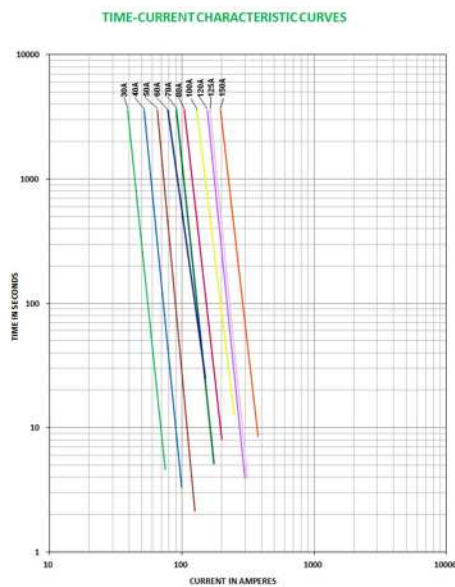

Pre-arcing Time-limits

FI = 1.00 (max. operating current: $1.0 \times I_{rat}$ at 23°C)