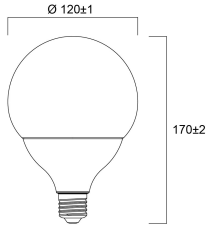

ToLEDo G120

ToLEDo G120 2450LM 865 E27 SL

0026904

TECHNICAL DRAWINGS

0026904