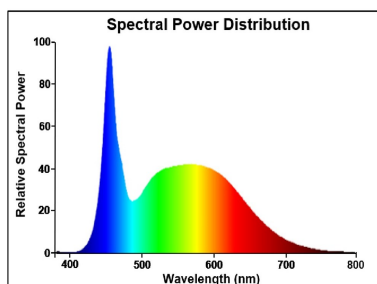

ToLEDo G120

ToLEDo G120 2450LM 865 E27 SL

0026904

Max. Luminaires per 16A C Breaker	18
Max. Luminaires per 16A B Breaker	9

Lifetime data

Lifespan L70 B50	15000
Average life (Nominal) (h)	15000
Average life (Rated) (h)	15000

Physical data

IP rating	IP20
Nominal Product Length (mm)	172
Nominal Product Diameter (mm)	120
Weight (kg)	0.275

Packaging

Single packaging type	Carton
Product EAN number	5410288269047
Packaging single length / height (cm)	12.5
Packaging single width (cm)	12.5
Packaging single depth (cm)	19.0
DUN14 (outer)	15410288269044
Units per outer package	6
Packaging outer length / height (cm)	65.0
Packaging outer width (cm)	26.5
Packaging outer depth (cm)	21.0

Safety data

Optimal operating condition (°C)	-20-40
Breakage cleaning instructions	Not applicable
Special purpose lamp	No
Dry applications use only	Yes
Suitable for household illumination	Yes
Safety message	Not Suitable for totally enclosed fixtures

PHOTOMETRY