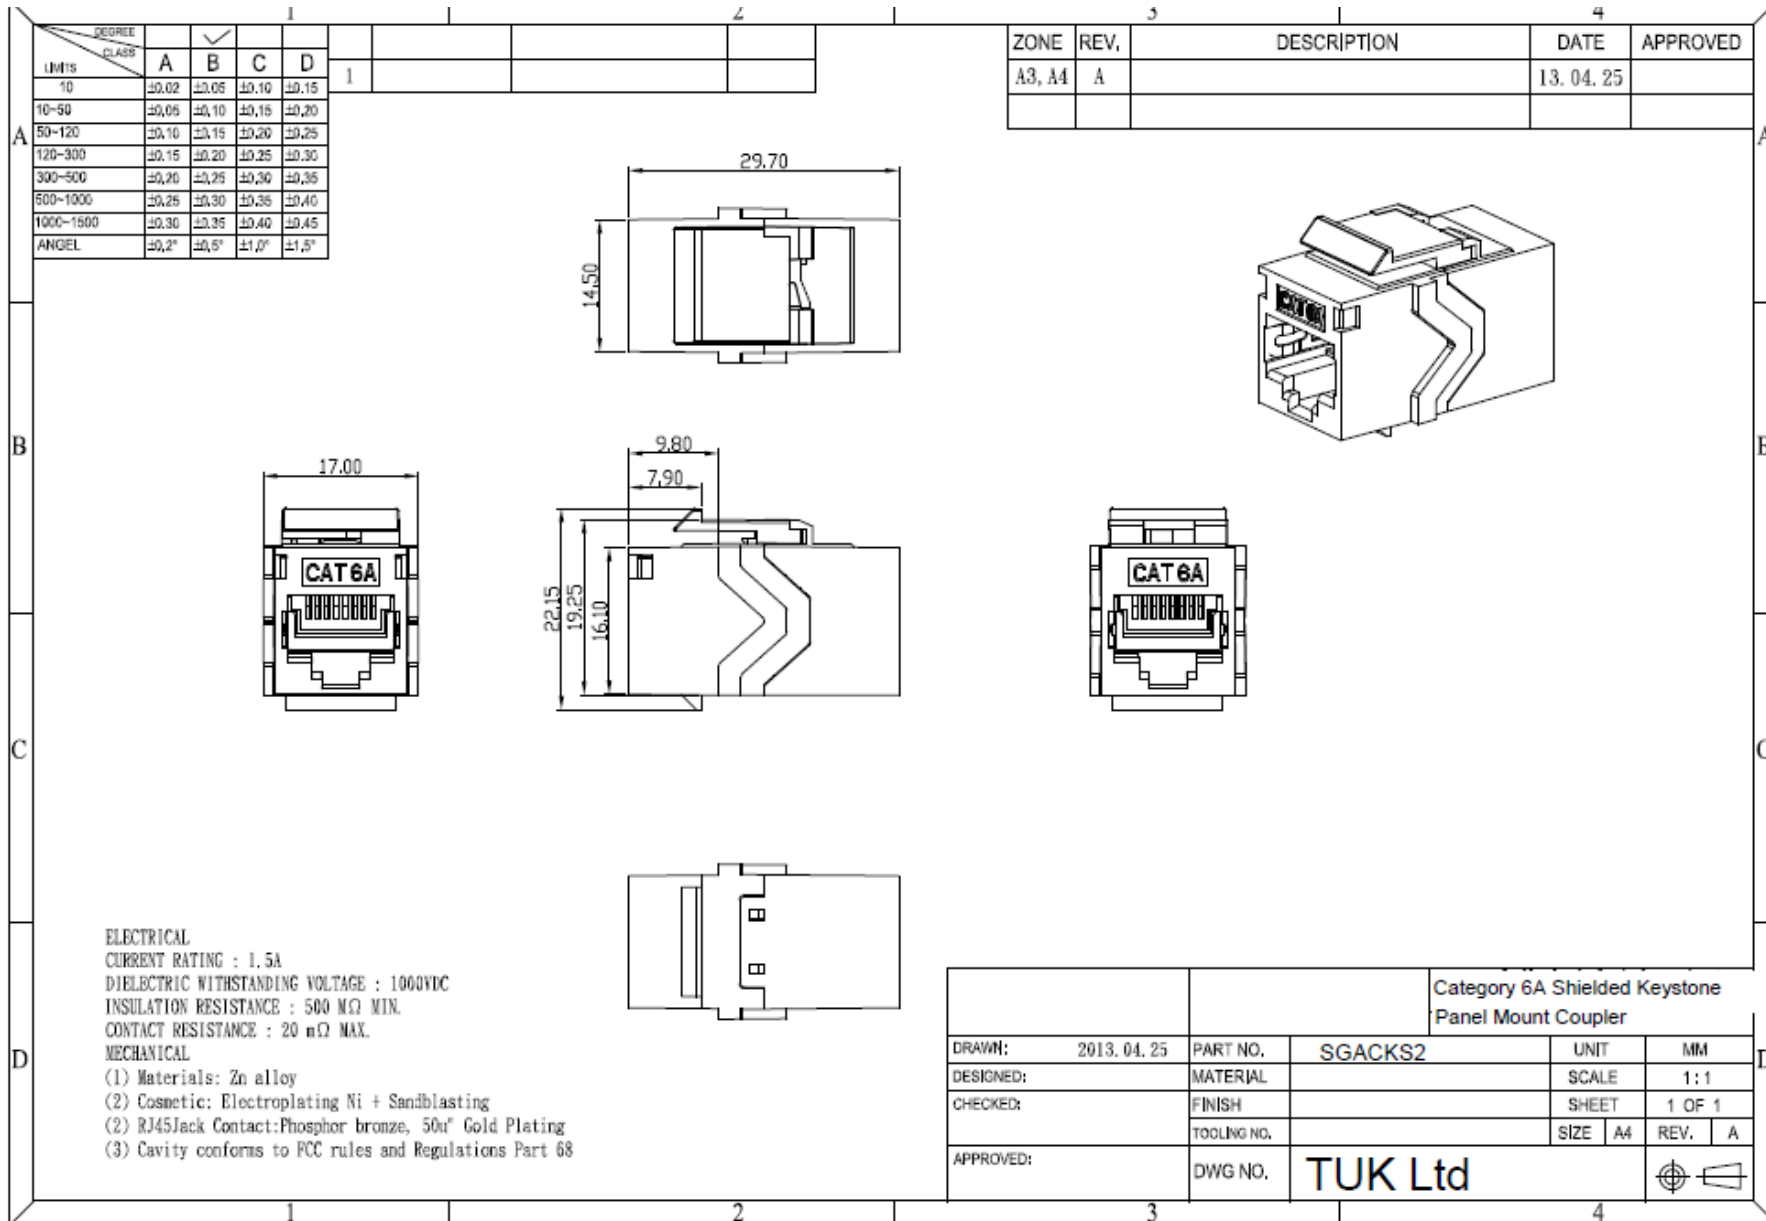

## **Category 6A Shielded Keystone Panel Mount Coupler**

**Category 6A Shielded Keystone Panel Mount Coupler (SGACKS2)**

### ***Features***

- Designed to fit US industry standard keystone outlets, wall plates and patch panels
- RJ45 complies with FCC part 68 standard
- Jack insertion life > 750 mating cycles
- Operating temperature: -40°C ~ +60°C
- High performance data throughput Category 6A, ANSI/TIA/EIA-568-B.2-10 – can run 10GBASE-T at 100 metres
- Fully loaded panel also available

### ***Specifications***

- Housing: Nickel plated zinc alloy
- Contacts: 50µ"/1.27µm gold plated over nickel over phosphor bronze
- Dimensions: 29.7 x 17 x 16.1 mm approx

TUK Ltd, Unit 4, Wimbledon Stadium Business Centre, Riverside Road, London, SW17 0BA