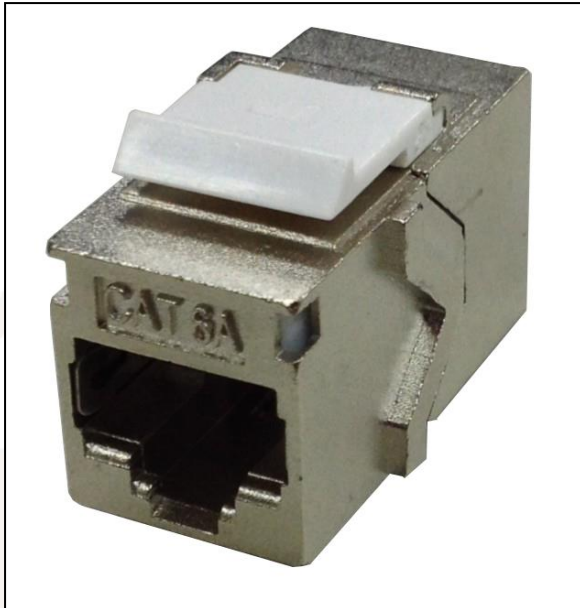

## **Category 6A Shielded Keystone Panel Mount Coupler**

**Category 6A Shielded Keystone Panel Mount Coupler (SGACKS2)**

### ***Features***

- Designed to fit US industry standard keystone outlets, wall plates and patch panels
- RJ45 complies with FCC part 68 standard
- Jack insertion life > 750 mating cycles
- Operating temperature: -40°C ~ +60°C
- High performance data throughput Category 6A, ANSI/TIA/EIA-568-B.2-10 – can run 10GBASE-T at 100 metres
- Fully loaded panel also available

### ***Specifications***

- Housing: Nickel plated zinc alloy
- Contacts: 50µ"/1.27µm gold plated over nickel over phosphor bronze
- Dimensions: 29.7 x 17 x 16.1 mm approx

TUK Ltd, Unit 4, Wimbledon Stadium Business Centre, Riverside Road, London, SW17 0BA