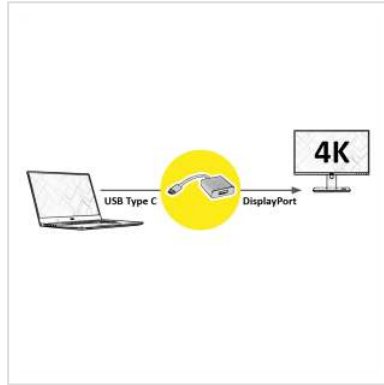

ROLINE Type C - DisplayPort Adapter, v1.2, M/F

Product No.	12.03.3220
Manufacturer	ROLINE
Manufacturer No.	12.03.3220
EAN (single piece)	7611990141715

- USB 3.1 Type C to DisplayPort DP Cableadapter for Macbook
- Connect your MacBook with USB-C port to any DisplayPort DP display or projector
- This adapter allows you to mirror your MacBook display to your DisplayPort DP-enabled TV or display
- Portable design
- No power adapter required
- Connectors: DisplayPort Female and Type C Male
- Cable length: ca. 10 cm
- DisplayPort Version 1.2 allows increased resolutions, higher refresh rates, and greater color depth

Technical specifications

Manufacturer	ROLINE
Product group	Adapters, Terminators, Converters
Product type	USB-DisplayPort Adapter
Colour	silver
Length	0.1 m
Side 1 connection (PC)	Typ C Male
Side 2 connection (Peripherals)	DisplayPort Female
Side 1 Connector Type	USB Type C (USB-C)