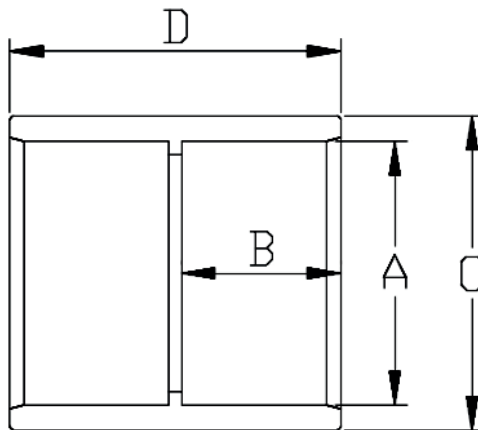

MANGUITO HEMBRA EMPOTRAR

- Material: PVC
- Color: gris

DIMENSIONES:

| Código | A | B | C | D | Peso (gr) | PN |
|-----------|----|----|----|----|-----------|------|
| AS 04 211 | 16 | 15 | 22 | 32 | 8 | PN16 |
| AS 04 212 | 20 | 16 | 27 | 35 | 13 | PN16 |
| AS 04 213 | 25 | 19 | 33 | 42 | 21 | PN16 |
| AS 04 214 | 32 | 22 | 41 | 47 | 34 | PN16 |
| AS 04 215 | 40 | 26 | 50 | 55 | 64 | PN16 |
| AS 04 216 | 50 | 31 | 63 | 67 | 107 | PN16 |