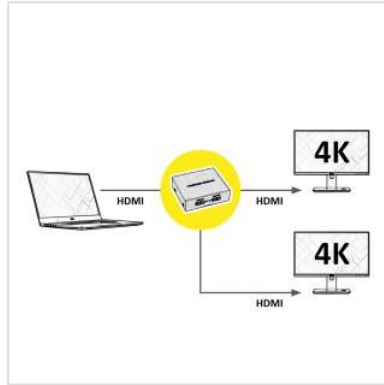

# ROLINE HDMI Splitter, 2-way

<b>Product No.</b>	14.01.3555
<b>Manufacturer</b>	ROLINE
<b>Manufacturer No.</b>	14.01.3555
<b>EAN (single piece)</b>	7611990152506

**roline**  
Designed for Professionals

- Duplicates a HDMI video signal to two HDMI video signals
- Connectors: 1 HDMI Input (e.g. DVD-player), 2 HDMI outputs
- Supports 480i, 480p, 720i, 720p, 1080i, 1080p, 4096x2160 @30Hz
- Plug & play, easy to install and simple to operate
- No software installation required
- HDCP 1.3 compliant

## Technical specifications

Manufacturer	ROLINE
Product group	Splitters and selectors
Product type	HDMI-Video-Splitter
Colour	black
Scope of delivery	splitter, manual
Interface	HDMI
Inputs	1
Outputs	2

---

Video input	1x HDMI Female
Video output	2x HDMI Female
Max. resolution	4096 x 2160, 1080P