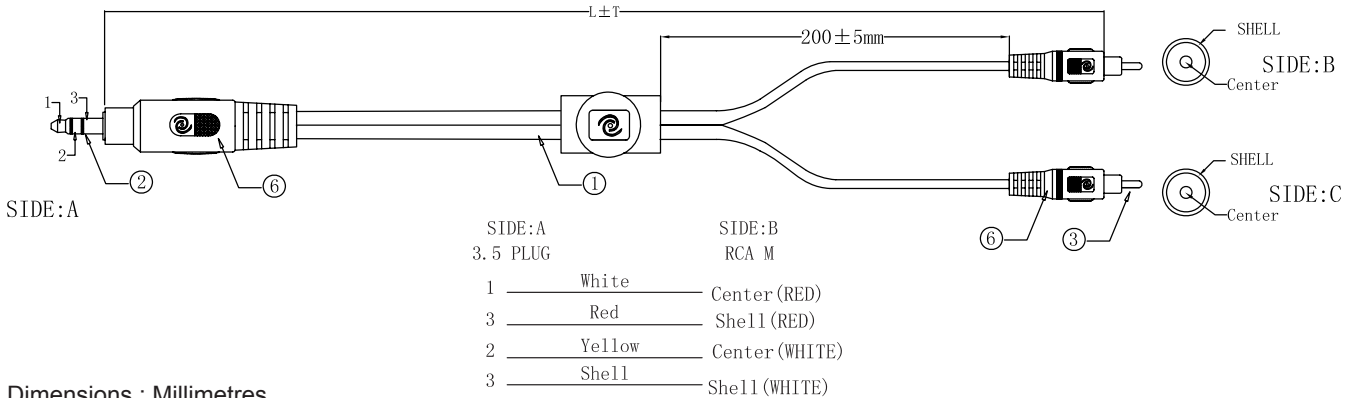

3.5mm Stereo Phone Plug to RCA/Phono Plugs (2)

Diagram

1. Cable: SLV Series Audio/Video Interconnect Cable [(10/0.12BC+SR+22/0.1BC)×2F OD: 3.6+3.6mm Cool Grey 11C
2. Plug: 3.5 Stereo Plug Gold Plated
3. Plug: RCA Male Gold Plated
4. PVC (Red/White) Each
5. PVC 45P PVC Cool Grey 11C

Part Number Table

Description	Length (L ±T) (mm)	Part Number
3.5mm Stereo Phone Plug to RCA/Phono Plugs (2)	1.5 ±0.01	24-12035
	3 ±0.03	24-12036
	6 ±0.06	24-12037
	12 ±0.1	24-12038
	25 ±0.2	24-12039