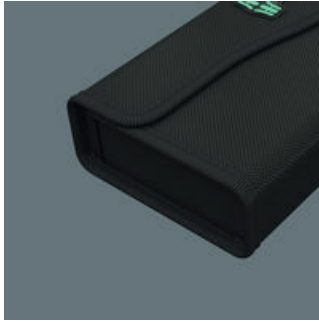

Zyklus Accessories, 3/8"

Robust, lightweight, rigid

The material used is distinguished by its high level of robustness. At the same time, the textile box is light and rigid. Even if the textile box falls down, the tools are well protected.