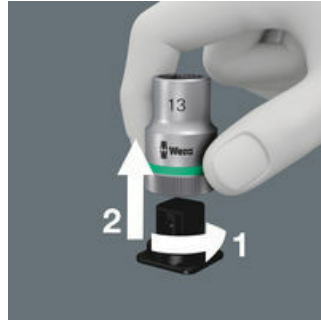

The all new smooth turning mechanism guarantees both secure and rattle-free storage, yet allows easy removal of the tool.

Flexible thanks to hook and loop fastener strips

The textile box features a fleece zone at the back. Using the provided self-adhesive hook and loop fastener strips, the textile box can be attached to the Wera 2go components. Or to the wall, shelf or workshop trolley.