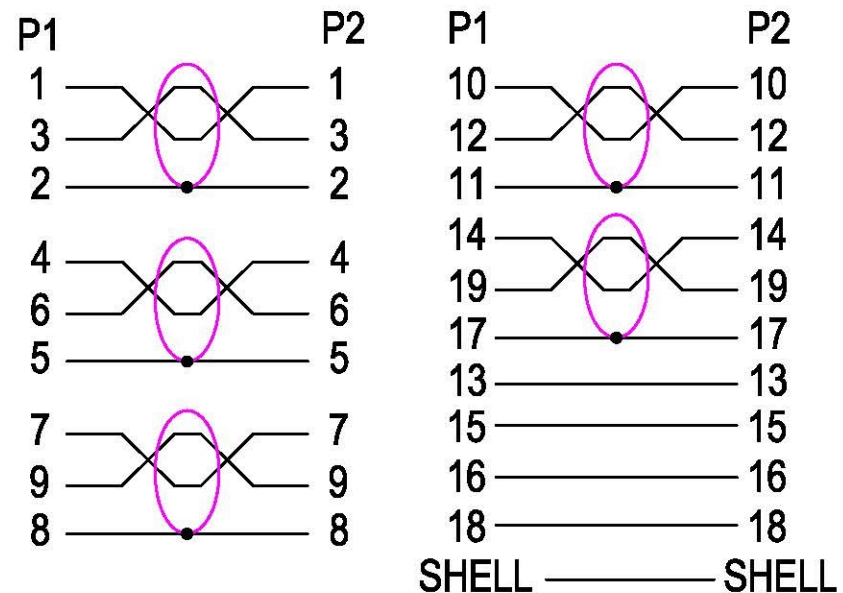

Datenblatt - Fiche technique - Data sheet

11.04.5733

ROLINE HDMI High Speed Kabel mit Ethernet, LSOH, 3,0m

ROLINE Câble HDMI High Speed avec Ethernet, LSOH, 3,0m

**ROLINE HDMI High Speed Cable with Ethernet,
HDMI M – HDMI M, LSOH, 3 m**

| ITEM NO. | L(MM) | T(MM) |
|------------|-------|--------|
| 11.04.5731 | 1000 | +50/-0 |
| 11.04.5732 | 2000 | +50/-0 |
| 11.04.5733 | 3000 | +50/-0 |

NOTES:

- CABLE: UL21445 (30AWG*1P+EAM)*5+30AWG*4C +AEB OD=6.0MM JACKET: LSOH BLACK
- CONNECTOR: HDMI A MALE INSULATION: BLACK, SHELL - NICKEL PLATED
- OUTER MOLD: LSOH 45P BLACK

ELECTRICAL TEST:

- 100% TEST OPEN SHORT MIS-WIRE
- INSULATION RESISTANCE: 2M OHM MIN.

WIRE ADDRESS

| | | | | | |
|---|---|----------|-----------|------|------------|
| ITEM NO. | 11.04.5731 (1.0m); 11.04.4732 (2.0m) 11.04.5733 (3.0m) | Draw | F16 CHIEN | Date | 2015-03-02 |
| | | Check | | Date | |
| ROLINE HDMI High Speed Cable, w/Ethernet, A-A, M/M, LSOH, black | | Approval | | Date | |
| Unit (MM) | | | | | |