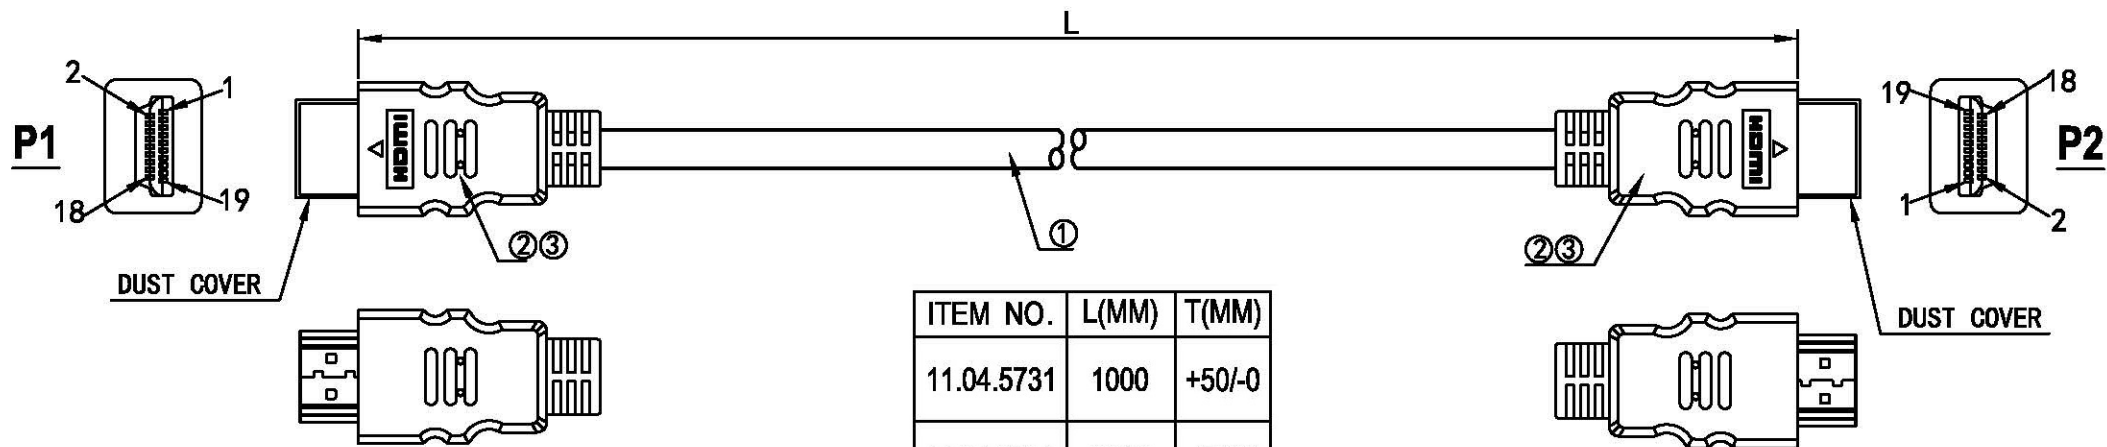

Datenblatt - Fiche technique - Data sheet

11.04.5733

ROLINE HDMI High Speed Kabel mit Ethernet, LSOH, 3,0m

ROLINE Câble HDMI High Speed avec Ethernet, LSOH, 3,0m

**ROLINE HDMI High Speed Cable with Ethernet,
HDMI M – HDMI M, LSOH, 3 m**

| ITEM NO. | L(MM) | T(MM) |
|------------|-------|--------|
| 11.04.5731 | 1000 | +50/-0 |
| 11.04.5732 | 2000 | +50/-0 |
| 11.04.5733 | 3000 | +50/-0 |

NOTES:

- CABLE: UL21445 (30AWG*1P+EAM)*5+30AWG*4C +AEB OD=6.0MM JACKET: LSOH BLACK
- CONNECTOR: HDMI A MALE INSULATION: BLACK, SHELL - NICKEL PLATED
- OUTER MOLD: LSOH 45P BLACK

ELECTRICAL TEST:

- 100% TEST OPEN SHORT MIS-WIRE
- INSULATION RESISTANCE: 2M OHM MIN.

WIRE ADDRESS

| | | | | | |
|---|---|----------|-----------|------|------------|
| ITEM NO. | 11.04.5731 (1.0m); 11.04.4732 (2.0m) 11.04.5733 (3.0m) | Draw | F16 CHIEN | Date | 2015-03-02 |
| | | Check | | Date | |
| ROLINE HDMI High Speed Cable, w/Ethernet, A-A, M/M, LSOH, black | | Approval | | Date | |
| Unit (MM) | | | | | |