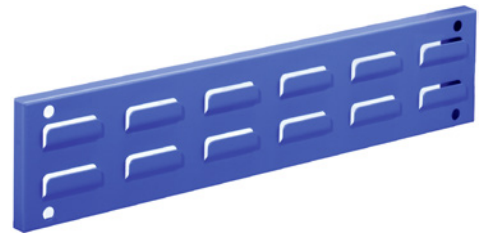

Slotted panel wall rail

® RasterPlan

Application:

For fixing on the wall above workbenches, assembly tables etc.

Execution:

- 1.25 mm sheet steel with embossed slots
- Edge folded all round and stiffened with support members
- Surface: plastic-coated
- Other colours are deliverable on request: Slate grey RAL 7015; traffic yellow RAL 1023; light blue RAL 5012; jet black RAL 9005

Art. no.	50638 659
Brand	RASTERPLAN
Manufacturer Part Number	4202.00.5208
Design	Transverse
Height	100 mm
Width	920 mm
Material	Sheet steel
Colour	Anthracite grey RAL 7016
Gross Weight	1.020 kg
Product Group	5AC