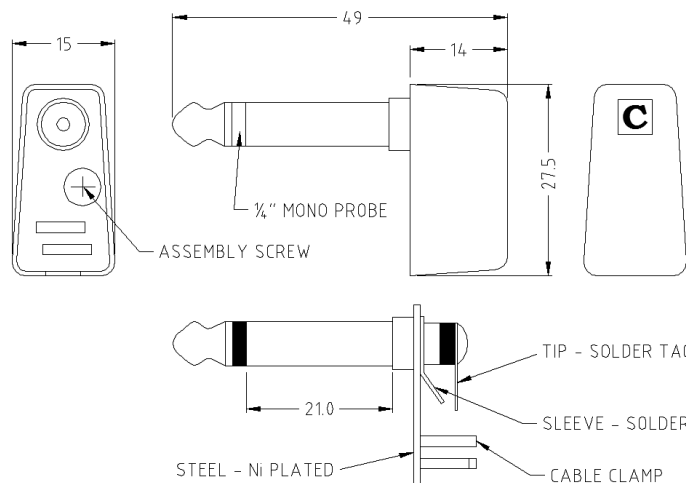

CLIFF

1/4" JACK PLUGS

FM1002

P1C - 1/4" mono screened Jack Plug.
Metal body.

FM1012

P2C - 1/4" mono unscreened Jack Plug.
Plastic body.

FM1044

P3C - 1/4" stereo screened Jack Plug.
Metal body.

FM1095

SEP/2C - 1/4" mono unscreened
90° Jack Plug. Plastic body.

For further information, contact: sales@cliffuk.co.uk

Cliff Electronic Components Limited,
76 Holmethorpe Avenue, Holmethorpe Ind. Estate,
Redhill, Surrey RH1 2PF U.K.
Tel: +44 (0)1737 771375 Fax: +44 (0)1737 766012