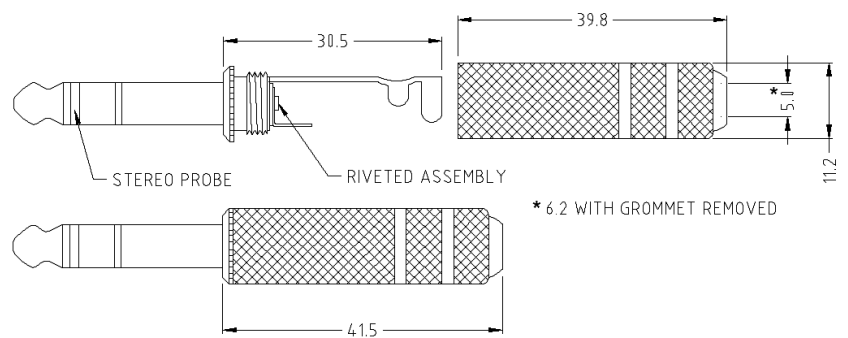

CLIFF

1/4" JACK PLUGS

FM1002

P1C - 1/4" mono screened Jack Plug.
Metal body.

FM1012

P2C - 1/4" mono unscreened Jack Plug.
Plastic body.

FM1044

P3C - 1/4" stereo screened Jack Plug.
Metal body.

FM1095

SEP/2C - 1/4" mono unscreened
90° Jack Plug. Plastic body.

For further information, contact: sales@cliffuk.co.uk

Cliff Electronic Components Limited,
76 Holmethorpe Avenue, Holmethorpe Ind. Estate,
Redhill, Surrey RH1 2PF U.K.
Tel: +44 (0)1737 771375 Fax: +44 (0)1737 766012