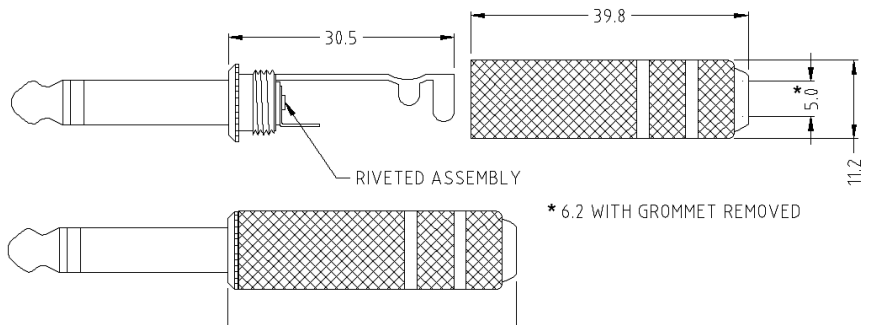

CLIFF

1/4" JACK PLUGS

FM1002

P1C - 1/4" mono screened Jack Plug.
Metal body.

FM1012

P2C - 1/4" mono unscreened Jack Plug.
Plastic body.

FM1044

P3C - 1/4" stereo screened Jack Plug.
Metal body.

FM1095

SEP/2C - 1/4" mono unscreened
90° Jack Plug. Plastic body.

For further information, contact: sales@cliffuk.co.uk

Cliff Electronic Components Limited,
76 Holmethorpe Avenue, Holmethorpe Ind. Estate,
Redhill, Surrey RH1 2PF U.K.
Tel: +44 (0)1737 771375 Fax: +44 (0)1737 766012