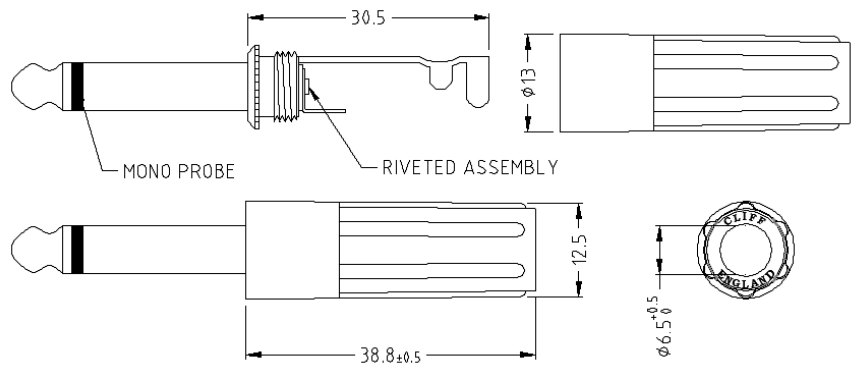

CLIFF

1/4" JACK PLUGS

FM1002

P1C - 1/4" mono screened Jack Plug.
Metal body.

FM1012

P2C - 1/4" mono unscreened Jack Plug.
Plastic body.

FM1044

P3C - 1/4" stereo screened Jack Plug.
Metal body.

FM1095

SEP/2C - 1/4" mono unscreened
90° Jack Plug. Plastic body.

For further information, contact: sales@cliffuk.co.uk

Cliff Electronic Components Limited,
76 Holmethorpe Avenue, Holmethorpe Ind. Estate,
Redhill, Surrey RH1 2PF U.K.
Tel: +44 (0)1737 771375 Fax: +44 (0)1737 766012