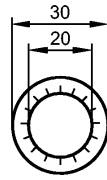

WASHER M18 DIN6798 2 PIECES

Accessories

Product characteristics

serrated washer

Ø 20 mm / Ø 30 mm

Mechanical data

Design

for types M18