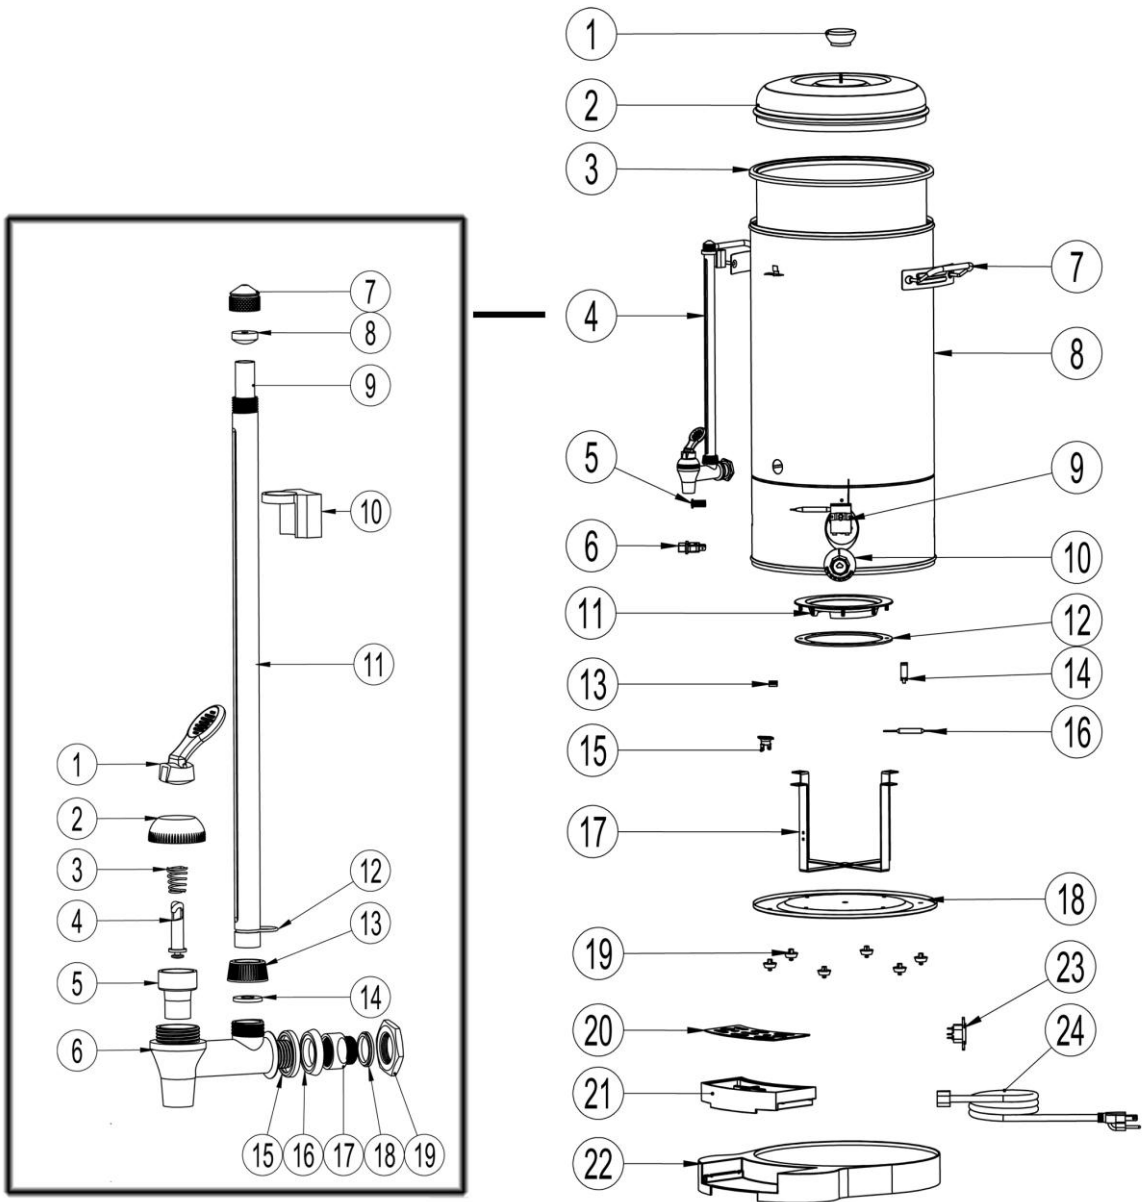

Drawing

Hendi B.V.
 Steenoven 21
 3911 TX Rhenen
 The Netherlands

Batch #
 0000000

Appliance part#
 211403

Description
 Hot drinks boiler double walled 10L

Date	07-05-2012	Revision #	Revision version
Revision	First bill of materials (BOM)		

Circuit diagram

 <p>Hendi B.V. Steenoven 21 3911 TX Rhenen The Netherlands</p>	Batch #	Appliance part#
	0000000	211403
	Description	
	Hot drinks boiler double walled 10L	

Date	07-05-2012	Revision #	Revision version
Revision	First bill of materials (BOM)		