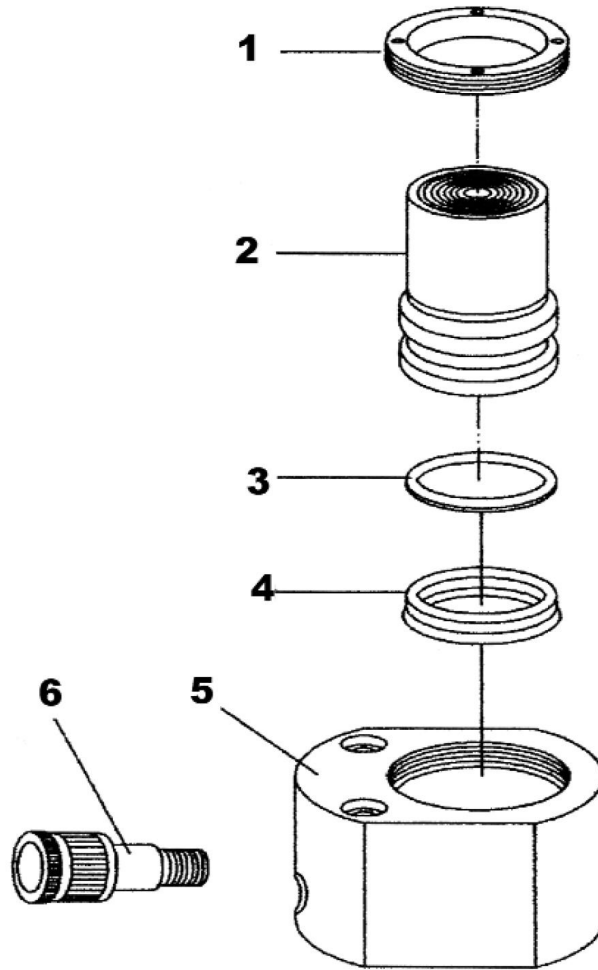

Parts Information:
Push Ram - Short
Model No: RE97XS05 / RE97XS10 /
RE97XS20 / RE97XS30

Item	Part No.	Description
	RE97XS05	
1	RE97XS05.01	NUT RING WITH OUTER THREAD
2	RE97XS05.02	RAM
3	RE97XS05.03	SEAL WASHER
4	RE97XS05.04	U-CUP SEAL
5	RE97XS05.05	CYLINDER BASE
6	RE97XS10.06	QUICK COUPLER
	RE97XS10	
1	RE97XS10.01	NUT
2	RE97XS10.02	RAM
3	RE97XS10.03	LARGE NYLON SEAL
4	RE97XS10.04	U-CUP SEAL
5	RE97XS10.05	CYLINDER BASE
6	RE97XS10.06	QUICK COUPLER

Item	Part No.	Description
	RE97XS20	
1	RE97XS20.01	NUT
2	RE97XS20.02	RAM
3	RE97XS20.03	SEAL NYLON
4	RE97XS20.04	U-CUP SEAL
5	RE97XS20.05	CYLINDER BASE
6	RE97XS10.06	QUICK COUPLER
	RE97XS30	
1	RE97XS30.01	NUT
2	RE97XS30.02	RAM
3	RE97XS30.03	SEAL WASHER
4	RE97XS30.04	U-CUP SEAL
5	RE97XS30.05	CYLINDER BASE
6	RE97XS10.06	QUICK COUPLER