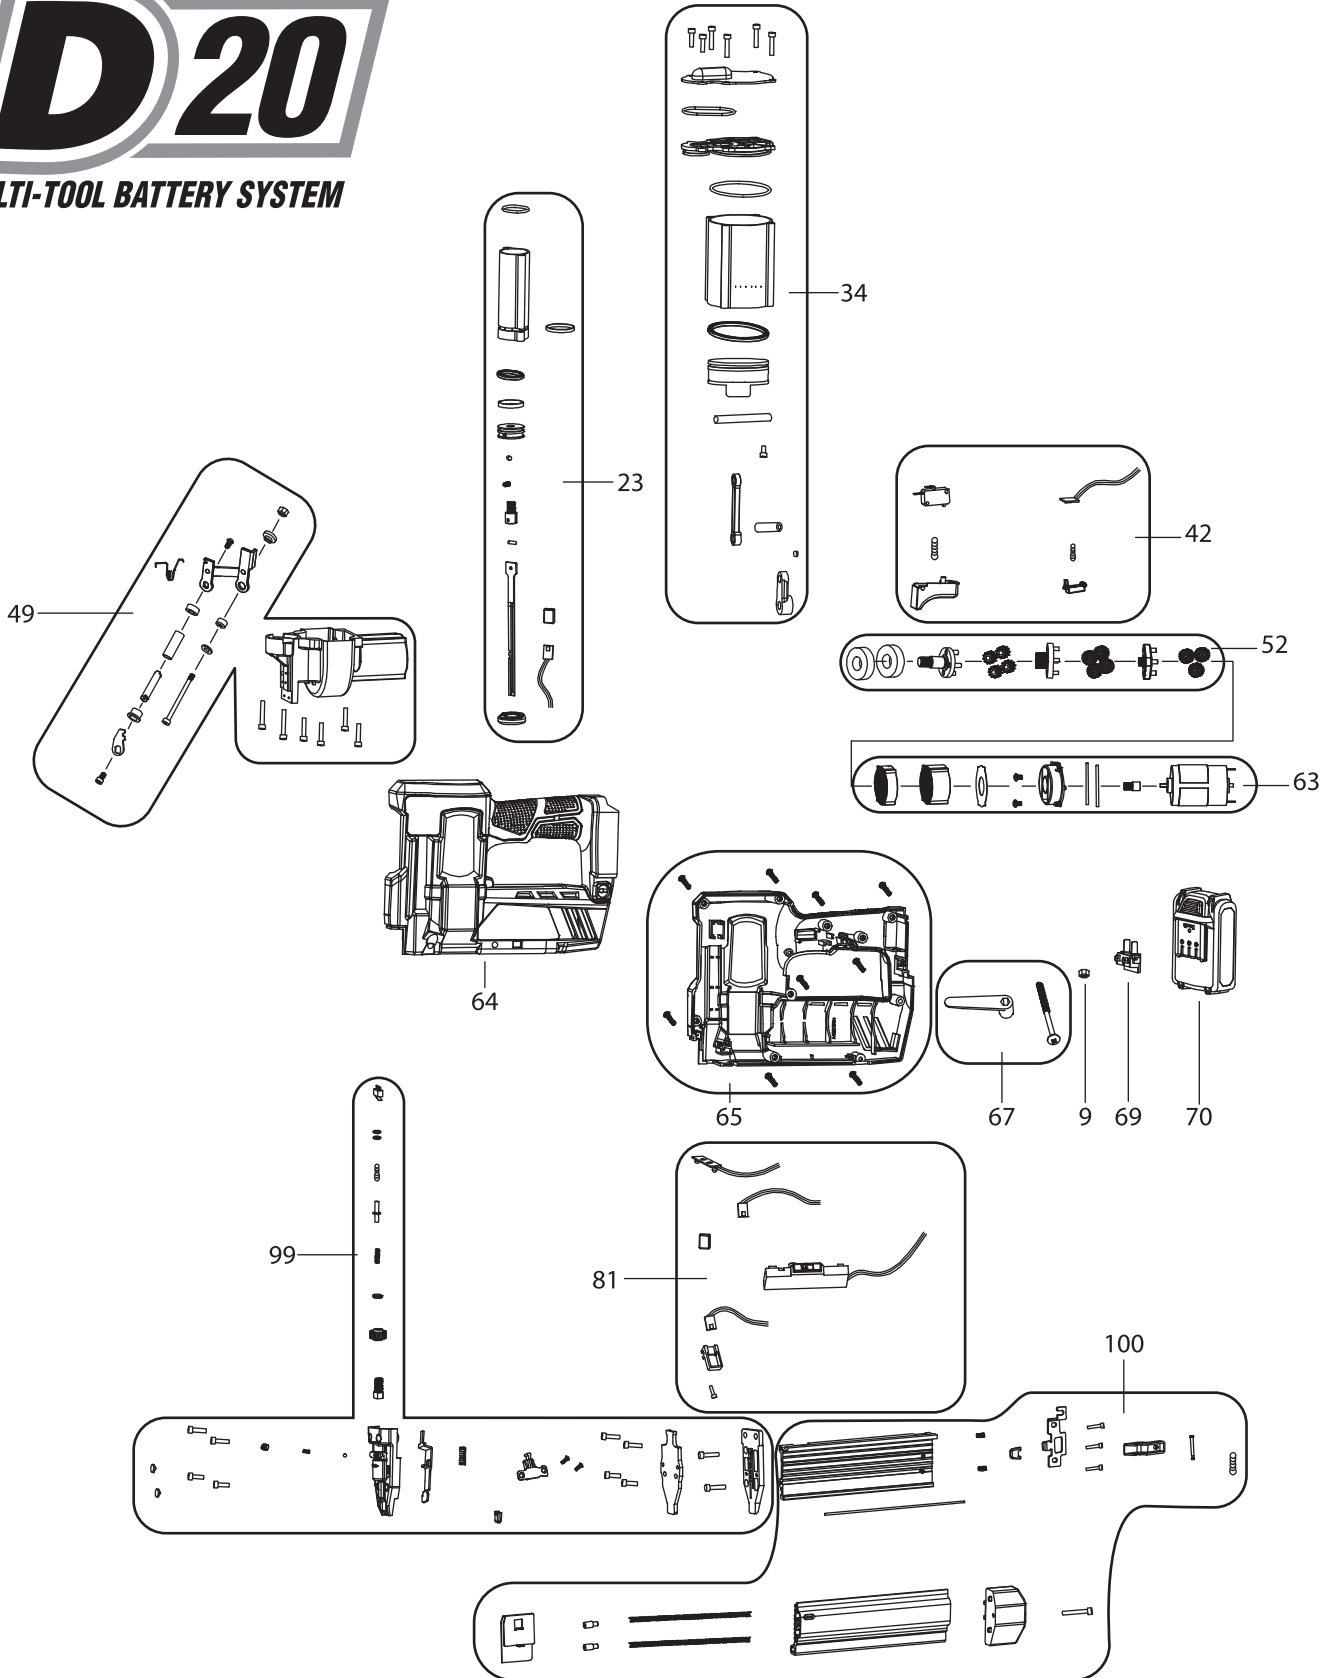

DRAPER®

20V

NAILER/ STAPLER

GB

00646 / 55740 - D20NSSET / D20NS
SPARE PARTS DRAWING

D20
MULTI-TOOL BATTERY SYSTEM

DRAPER®
20V

NAILER/ STAPLER

**00646 / 55740 - D20NSSET / D20NS
SPARE PARTS LISTING**

MULTI-TOOL BATTERY SYSTEM

KEY No.	PART No.	STOCK No.	DESCRIPTION
23	YD20NS-23	97375	Little piston assembly
34	YD20NS-34	97386	Big Cylinder assembly
42	YD20NS-42	97394	Main switch assembly
49	YD20NS-49	97401	Revolving Shaft & Bracket Support assembly
50	YD20NS-50	97402	Bracket Support Bearing
51	YD20NS-51	97403	Connecting Rod
52	YD20NS-52	97404	Gear assembly
63	YD20NS-63	97415	Motor assembly
64	YD20NS-64	97416	Body A
65	YD20NS-65	97417	Body B and bolts
67	YD20NS-67	97419	Belt Hook
69	YD20NS-69	97421	Power Connector
70			Battery
81	YD20NS-81	97432	Controller assembly
99	YD20NS-99	97450	Driver Guide & Safety Switch assembly
100	YD20NS-100	97451	Fixed Magazine assembly

KEY No.	PART No.	STOCK No.	DESCRIPTION