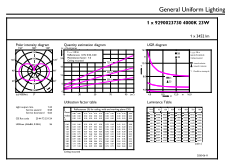

Photometric data

LEDbulb 23W A95 E27 840 FR