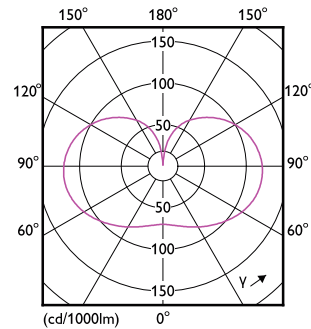

Product data

General information	
Cap-Base	E27 [E27]
EU RoHS compliant	Yes
Nominal Lifetime (Nom)	15000 h
Switching Cycle	20000X
Technical Type	23-200W
Flux measurement reference	Sphere

Light technical	
Color Code	840 [CCT of 4000K]
Luminous Flux (Nom)	3452 lm
Color Designation	Cool White (CW)
Correlated Color Temperature (Nom)	4000 K
Luminous Efficacy (rated) (Nom)	150.00 lm/W
Color Consistency	<6
Color Rendering Index (Nom)	80
LLMF At End Of Nominal Lifetime (Nom)	70 %

Order code	929002373001
Numerator - Quantity Per Pack	1
Numerator - Packs per outer box	4
Material Nr. (12NC)	929002373001
Net Weight (Piece)	0.104 kg

Dimensional drawing

LED classic 200W A95 E27 CW FR ND 1PF/4

Product	D	C
LED classic 200W A95 E27 CW FR ND 1PF/4	95 mm	165 mm

Photometric data

LEDbulb 23W A95 E27 840 FR

LEDbulb A95 E27 3452lm FR

LEDbulb 13W A67 E27 840 CL

Classic filament LEDbulbs

Lifetime

Life Expectancy Diagram