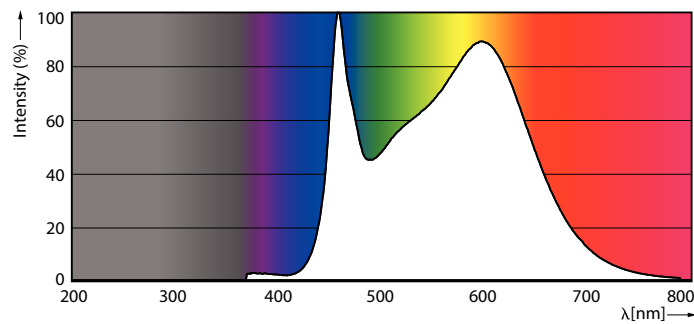

Product data

General information	
Cap-Base	E27 [E27]
EU RoHS compliant	Yes
Nominal Lifetime (Nom)	15000 h
Switching Cycle	20000X
Technical Type	23-200W
Flux measurement reference	Sphere

Light technical	
Color Code	840 [CCT of 4000K]
Luminous Flux (Nom)	3452 lm
Color Designation	Cool White (CW)
Correlated Color Temperature (Nom)	4000 K
Luminous Efficacy (rated) (Nom)	150.00 lm/W
Color Consistency	<6
Color Rendering Index (Nom)	80
LLMF At End Of Nominal Lifetime (Nom)	70 %

Product	D	C
LED classic 200W A95 E27 CW FR ND 1PF/4	95 mm	165 mm

Photometric data

LEDbulb 23W A95 E27 840 FR

LEDbulb A95 E27 3452lm FR

LEDbulb 13W A67 E27 840 CL

Classic filament LEDbulbs

Lifetime

Life Expectancy Diagram