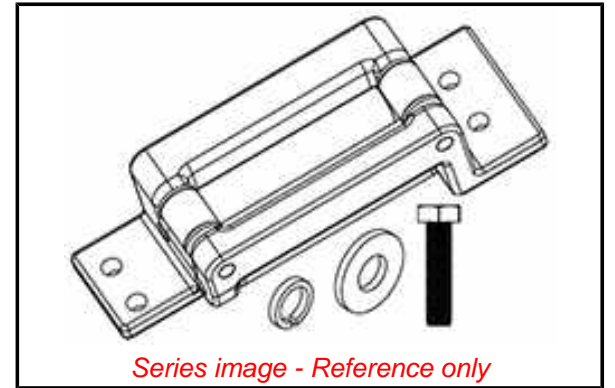

PLEASE CHECK WWW.MOLEX.COM FOR LATEST PART INFORMATION

Part Number: [1301790283](#)
Status: **Active**
Overview: Aero-Motive® Replacement Parts and Accessories
Description: Cable Guide Assembly for JA and KA Balancers

Documents:
[RoHS Certificate of Compliance (PDF)](#)

General

Product Family	Tool Supports
Series	130179
Cable Length	N/A
Duty	N/A
Overview	<u>Aero-Motive® Replacement Parts and Accessories</u>
Product Name	Aero-Motive®
Type	Kit, Replacement Part
UPC	78678884897
Woodhead	Yes

Physical

Cable Diameter	N/A
Cable Movement	N/A
Drum Lock	None
Mounting Style	N/A
Packaging Type	Carton
Travel Distance	N/A
Weight Range	N/A
Wire/Cable Type	N/A

Material Info

Old Part Number	CBGK

EU ELV

Not Reviewed

EU RoHS

Not Reviewed

REACH SVHC

Not Reviewed

Halogen-Free

Status

Not Reviewed

Need more information on product environmental compliance?

Email productcompliance@molex.com
Please visit the [Contact Us](#) section for any non-product compliance questions.

China ROHS

Not Reviewed

ELV

Not Reviewed

Search Parts in this Series

[130179 Series](#)