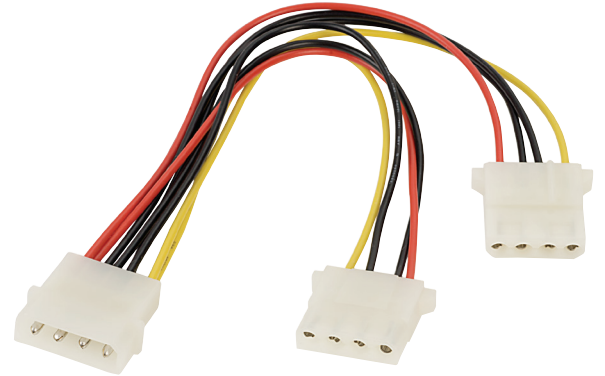

Material List:

No.	Description	Quantity
1	Wire UL1007 18AWG X 8pcs Colour: Yellow	1
	Black	2
	Red	1
2	Molex Housing 4P Pitch: 5.25mm (Male) or Equivalent	1
3	Molex Housing 4P Pitch: 5.25mm (Female) or Equivalent	2
4	Molex Terminal Pitch: 5.25mm Male	4
5	Molex Terminal Pitch: 5.25mm Female	8

Pin Out:

P1	Colour	P2	P3
1	Yellow	1	1
2	Black	2	2
3	Black	3	3
4	Red	4	4