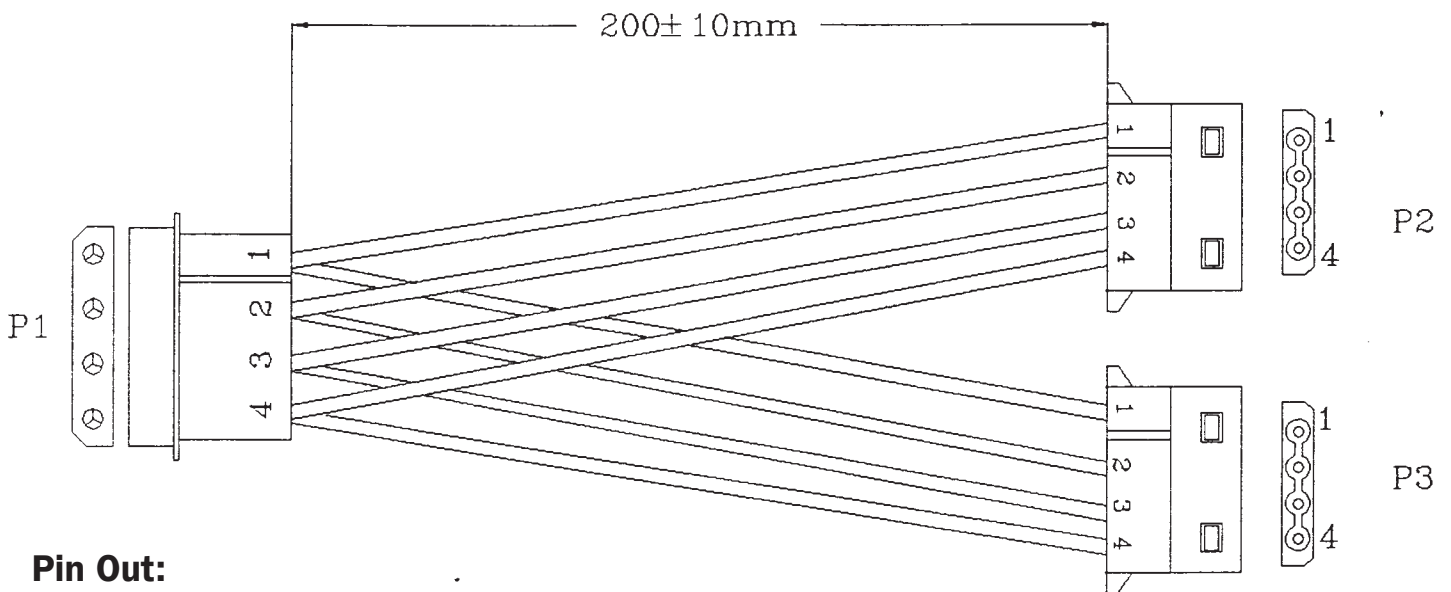

Material List:

No.	Description	Quantity
1	Wire UL1007 18AWG X 8pcs Colour: Yellow	1
	Black	2
	Red	1
2	Molex Housing 4P Pitch: 5.25mm (Male) or Equivalent	1
3	Molex Housing 4P Pitch: 5.25mm (Female) or Equivalent	2
4	Molex Terminal Pitch: 5.25mm Male	4
5	Molex Terminal Pitch: 5.25mm Female	8

Pin Out:

P1	Colour	P2	P3
1	Yellow	1	1
2	Black	2	2
3	Black	3	3
4	Red	4	4