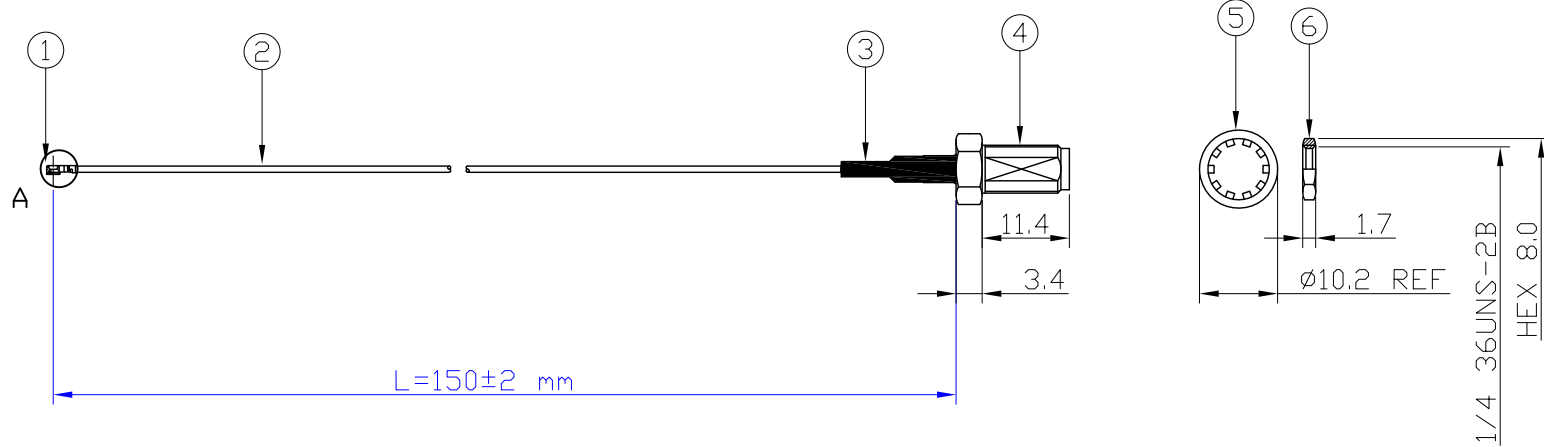

RoHS COMPLIANT

REVISIONS				
ZONE	REV	DESCRIPTION	DATE	APPROVED
	1	INITIAL DESIGN	2011/05/23	Jiang

Note: The orientation on drawing is for reference only. (圖面組裝方向性僅供參考)

Stig Wahlstrom Elektronik AB

TITLE Hirose W.FL + 0.81L150 + SMA ST Bulk Jack				
DWG NO. 110412-19		PART NO. K129121024		UNIT mm
REV. 1		DATE		
GENERAL TOLERANCES		SCALE 1 : 1	APPROVALS	
.X NA		SIZE A4	DRAWN BY: Jiang 2011/05/23	
.XX NA			CHK'D BY: Kevin 2011/05/23	
.XXX NA		SHEET 1 of 1	APP'D BY: Jared 2011/05/23	
ANGLES NA				
(UNLESS OTHERWISE SPECIFIED)				

NO	DESCRIPTION	Q'TY	DRAWN NO.
06	Nut	1	
05	Washer	1	
04	SMA Straight bulkhead Jack	1	C02ABWS178003B
03	Heatshrink(Black)	1	Y0E01XX-030-B
02	0.81 coaxial cable (Gray)	1	
01	Hirose W.FL Plug	1	W.FL-LP-040