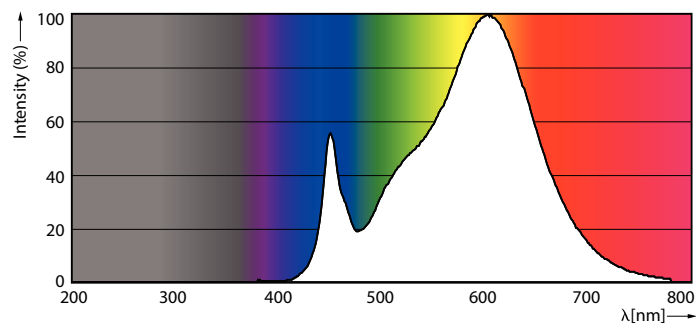

Photometric data

LEDTrueForce E27 42W

LEDTrueForce E40 42W 3000K