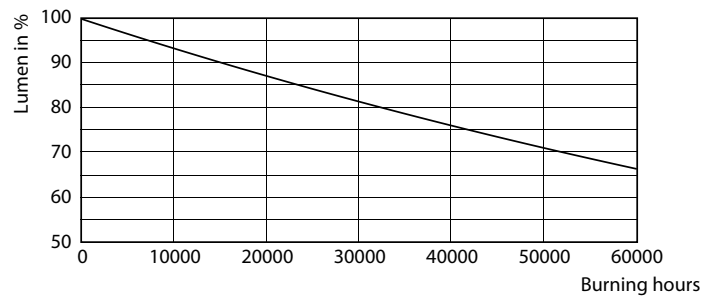

Warnings and Safety

- Installation should always be performed by a qualified electrician or installer. Use the installation guide for instructions

Product data

General information		Color Designation	
Cap-Base	E40 [E40]	Color Designation	White (WH)
EU RoHS compliant	Yes	Correlated Color Temperature (Nom)	3000 K
Nominal Lifetime (Nom)	50000 h	Luminous Efficacy (rated) (Nom)	135.00 lm/W
Switching Cycle	50000X	Color Consistency	<6
Technical Type	42-200W	Color Rendering Index (Nom)	80
Flux measurement reference	Sphere	LLMF At End Of Nominal Lifetime (Nom)	70 %
Light technical		Operating and electrical	
Color Code	830 [CCT of 3000K]	Input Frequency	50 to 60 Hz
Beam Angle (Nom)	360 °	Power (Nom)	42 W
Luminous Flux (Nom)	5700 lm	Lamp Current (Nom)	186 mA
		Wattage Equivalent	125 W

Photometric data

LEDTrueForce E27 42W 3000K

Lifetime

LEDTrueForce Others 360

LEDTrueForce Others 360