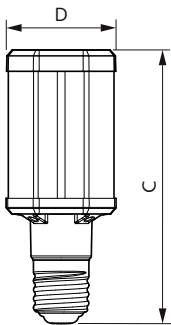

Product data

Full product code	871869963826900
Order product name	TrueForce LED HPL ND 57-42W E40 830
EAN/UPC - Product	8718699638269
Order code	929002006702
Numerator - Quantity Per Pack	1
Numerator - Packs per outer box	6
Material Nr. (12NC)	929002006702
Net Weight (Piece)	0.500 kg

Dimensional drawing

TrueForce LED HPL ND 57-42W E40 830

Product	D	C
TrueForce LED HPL ND 57-42W E40 830	84 mm	191 mm

Photometric data

LEDTrueForce E27 42W

LEDTrueForce E40 42W 3000K

TrueForce LED Public (Urban/Road – HPL/SON)