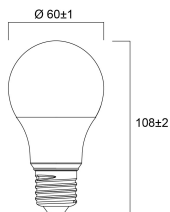

TECHNICAL DRAWINGS