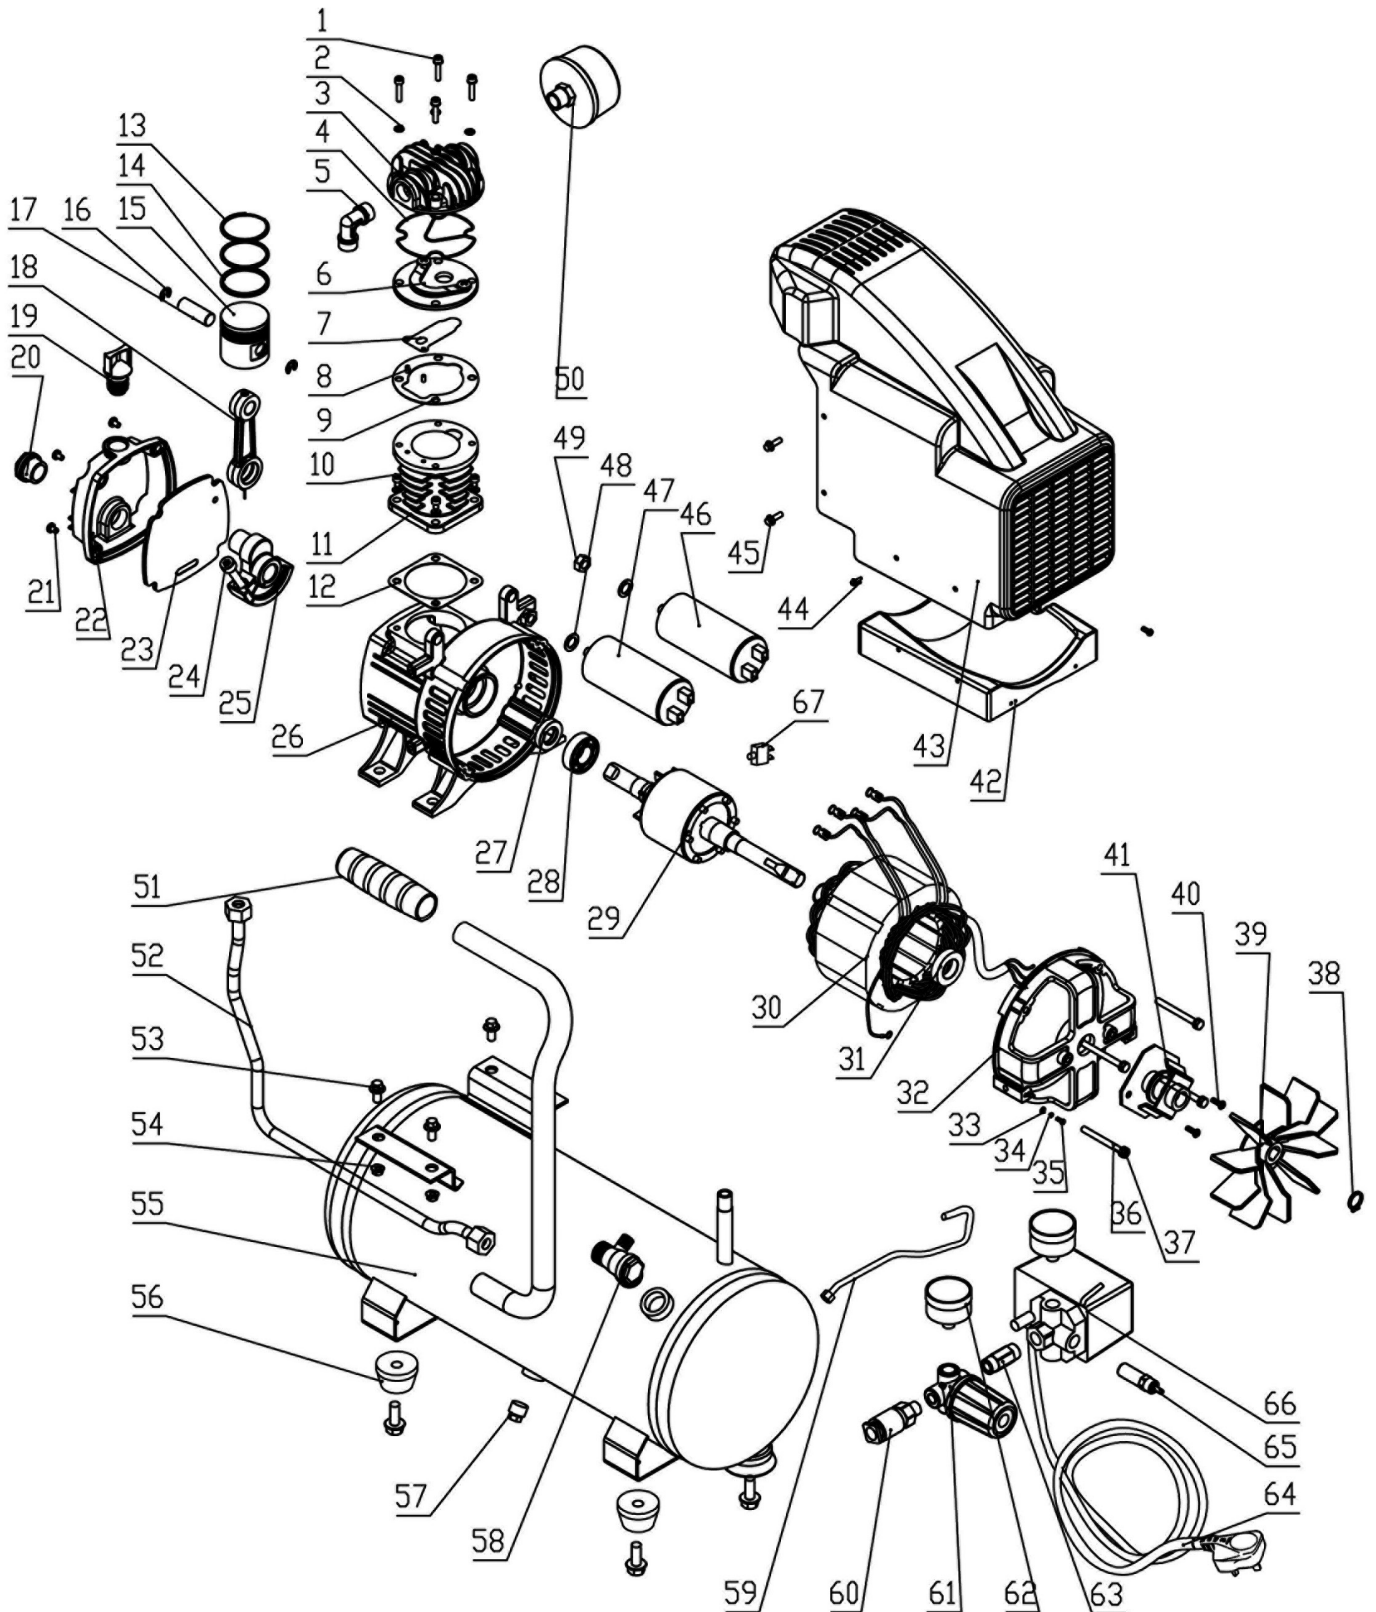

DRAPER[®]

230V DIRECT DRIVE

OIL COMPRESSOR

24975 - DA8/118 SPARE PARTS DRAWING

230V DIRECT DRIVE

OIL COMPRESSOR

24975 – DA8/118 SPARE PARTS LISTING

KEY No.	PART No.	STOCK No.	DESCRIPTION
01	CDA8/118-01	25385	Bolt
02	CDA8/118-02	25386	Washer
03	CDA8/118-03	25387	Cylinder head
04	CDA8/118-04	25388	Cylinder seals
05	CDA8/118-05	25389	Elbow connector
06	CDA8/118-06	25390	Valve plate assembly
07	CDA8/118-07	25392	Valve
08	CDA8/118-08	25393	Locating pin
09	CDA8/118-09	25394	Valve gasket
10	CDA8/118-10	25395	Bolt
11	CDA8/118-11	25398	Cylinder
12	CDA8/118-12	25400	Cylinder gasket
13	CDA8/118-13	25401	Piston ring
14	CDA8/118-14	25402	Oil seal
15	CDA8/118-15	25403	Piston
16	CDA8/118-16	25404	Circlip
17	CDA8/118-17	25405	Piston pin
18	CDA8/118-18	25406	Connecting rod
19	CDA8/118-19	25407	Pipe
20	CDA8/118-20	25409	Vial
21	CDA8/118-21	25410	Screw
22	CDA8/118-22	25411	Crankcase cover
23	CDA8/118-23	25412	Gasket
24	CDA8/118-24	25413	Bolt
25	CDA8/118-25	25414	Crank
26	CDA8/118-26	25415	Crankcase
27	CDA8/118-27	25417	Seal
28	CDA8/118-28	25418	Bearing
29	CDA8/118-29	25419	Stator
30	CDA8/118-30	25421	Field
31	CDA8/118-31	25422	Bearing
32	CDA8/118-32	25423	Motor bracket
33	CDA8/118-33	25426	Washer
34	CDA8/118-34	25427	Washer
35	CDA8/118-35	25428	Screw
36	CDA8/118-36	25430	Washer
37	CDA8/118-37	25431	Bolt
38	CDA8/118-38	25433	Circlip
39	CDA8/118-39	25434	Fan
40	CDA8/118-40	25435	Bolt
41	CDA8/118-41	25436	Centrifugal switch
42	CDA8/118-42	25437	Fan cover mount
43	CDA8/118-43	25438	Fan cover
44	CDA8/118-44	25439	Screw
45	CDA8/118-45	25441	Bolt