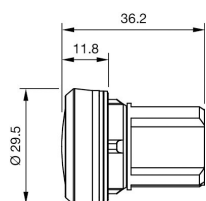

Attribute

Design	raised
Front dimension	Ø 30 mm
Front form	round
IP front protection	IP66, IP67, IP69K
Mounting cut-out	Ø 22.3 mm
Housing material	Plastic
Illumination colour	Green
Illuminative colour	Green
Lens cap colour	Green
Lens cap material	Plastic
Lens cap optical effect	transparent
Lens cap shape	flush
Weight	0.012 kg

Function

Indicator

EAO – Your Expert Partner for Human Machine Interfaces

45-2T00.10H0.000 - Indicator full-face illumination - Actuator

Dimensions

Mounting cut-outs

Wiring diagrams

x1+