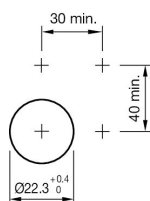

Attribute

Design	raised
Front dimension	Ø 30 mm
Front form	round
IP front protection	IP66, IP67, IP69K
Mounting cut-out	Ø 22.3 mm
Housing material	Plastic
Illumination colour	Green
Illuminative colour	Green
Lens cap colour	Green
Lens cap material	Plastic
Lens cap optical effect	transparent
Lens cap shape	flush
Weight	0.012 kg

Function

Indicator

EAO – Your Expert Partner for Human Machine Interfaces

45-2T00.10H0.000 - Indicator full-face illumination - Actuator

Dimensions

Mounting cut-outs

Wiring diagrams

x1+

x2-

Additional information

Mounting depth, incl. front plate, see chapter drawings