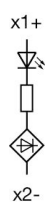

EAO – Your Expert Partner for Human Machine Interfaces

45-2T00.10H0.000 - Indicator full-face illumination - Actuator

45-2T00.10H0.000 - Indicator full-face illumination - Actuator

Attention: The preview is based on a sample product. This can differ from your current configuration.

Attribute

Design	raised
Front dimension	Ø 30 mm
Front form	round
IP front protection	IP66, IP67, IP69K
Mounting cut-out	Ø 22.3 mm
Housing material	Plastic
Illumination colour	Green
Illuminative colour	Green
Lens cap colour	Green
Lens cap material	Plastic
Lens cap optical effect	transparent
Lens cap shape	flush
Weight	0.012 kg

Function

Indicator

EAO – Your Expert Partner for Human Machine Interfaces

45-2T00.10H0.000 - Indicator full-face illumination - Actuator

Dimensions

Mounting cut-outs

Wiring diagrams

x1+

x2-

Additional information

Mounting depth, incl. front plate, see chapter drawings