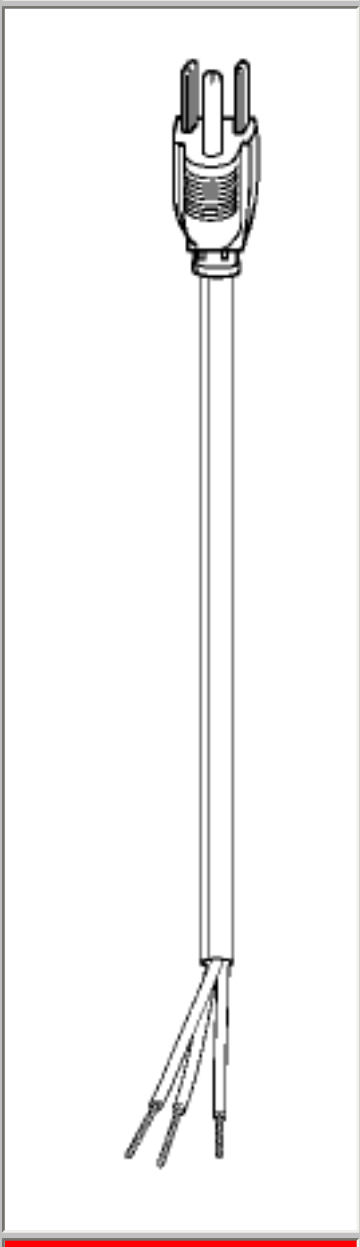

[Back](#)

Selected Cable: 17407

| End View | Plug | Cord | Connector | End View |
|----------|---|---|---|----------|
| |  |  |  | |
| 5-15P | 290B | SJT | 3-OJS | NONE |

| | |
|-----------------------------------|--|
| Part Number | 17407 |
| Category | 3 conductor plastic original equipment cords |
| Subcategory | original equipment cords |
| Shielding | unshielded |
| Jacket Color | gray - ribbed |
| Length Feet | 8' |
| Length Meters | 2.44 |
| Temperature Rating | 60 C°C |
| Packaging Units Per Carton | B-50 |
| Color Coding | North America |
| AWG Stranding | 18 (16x30) |
| Nominal OD Inch | 0.315 |
| Nominal OD millimeter | 8 |
| Rating | 1250 Watts,10A-125V |

Cord View

Approvals

Notes

SEE 17405 FOR THE 6FT
VERSION. See 40407 for black non-
ribbed version.

Qty:

Back

Volex Power Cord Products Division, 5350 Lakeview Parkway S. Drive #D Indianapolis, IN 46268
800-246-CORD. info@volexpowercords.com