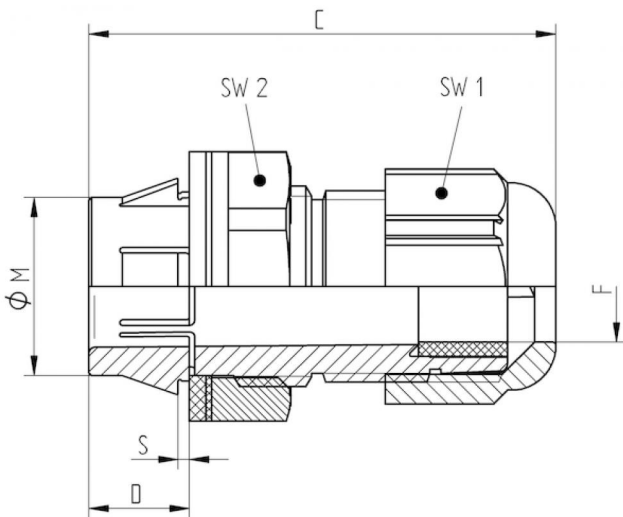

U.I. Lapp GmbH	PRODUCT INFORMATION	LAPP GROUP
	SKINTOP® CLICK-R	12.09.2012

Product Management	Document: LAPP_PRO26625EN.pdf	3 / 3