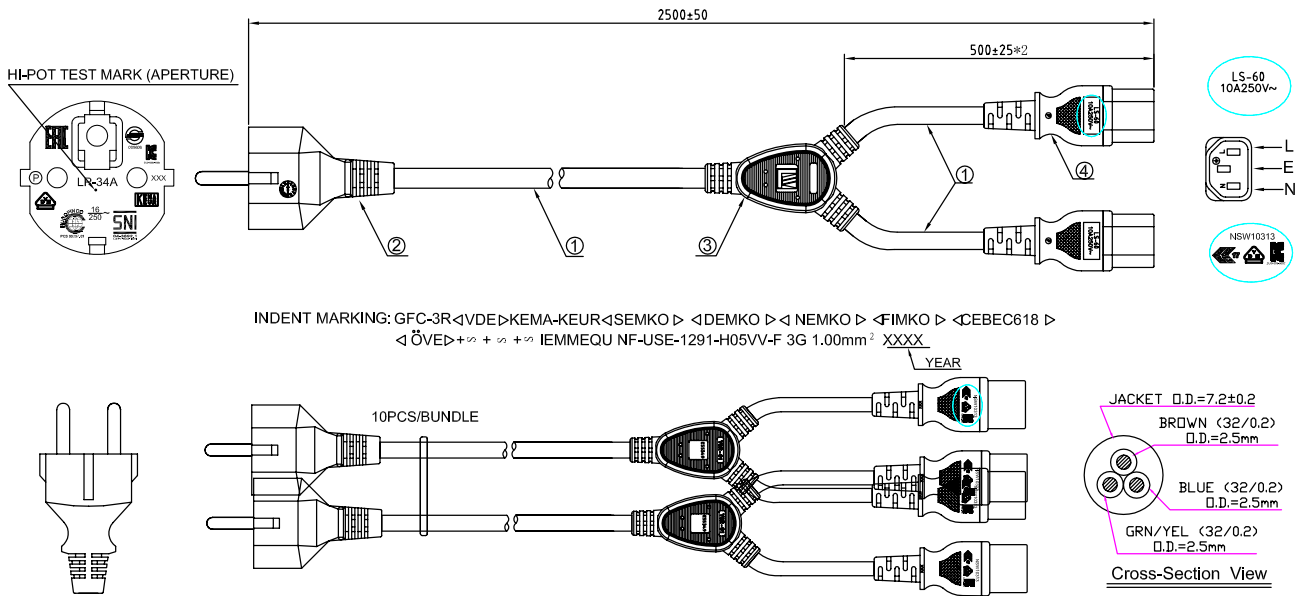

# Mains Power Cord

CEE 7/7 Plug to IEC60320 C13 x 2

**multicomp** PRO

**RoHS  
Compliant**

Dimensions : Millimetres

## Notes

Cable : The Cord Shall Comply with IEC60227.

Plug : The Molded Plug Shall Comply with CEE PUB 7

Connector : The Molded Connector Shall Comply with IEC60320-1 Standards (C13 Connector).

The Product Shall be Tested 100% for all Safety Electrical Items.

Colour : Black

Item	Description
1	H05VV-F 1.0/3C Black
2	Molded Plug LP-34A 16A/250V
3	YSR-01
4	Molded Connector LS-60 10A/250V

## Part Number Table

Description	Part Number
Mains Power Cord, CEE 7/7 Plug to IEC60320 C13 x 2, 16A, 250V, Black, 2.5m	GW-151737

**Important Notice** : This data sheet and its contents (the "Information") belong to the members of the AVNET group of companies (the "Group") or are licensed to it. No licence is granted for the use of it other than for information purposes in connection with the products to which it relates. No licence of any intellectual property rights is granted. The Information is subject to change without notice and replaces all data sheets previously supplied. The Information supplied is believed to be accurate but the Group assumes no responsibility for its accuracy or completeness, any error in or omission from it or for any use made of it. Users of this data sheet should check for themselves the Information and the suitability of the products for their purpose and not make any assumptions based on information included or omitted. Liability for loss or damage resulting from any reliance on the Information or use of it (including liability resulting from negligence or where the Group was aware of the possibility of such loss or damage arising) is excluded. This will not operate to limit or restrict the Group's liability for death or personal injury resulting from its negligence. Multicomp Pro is the registered trademark of Premier Farnell Limited 2019.