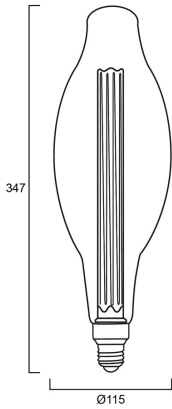

Toledo Mirage E115

ToLEDo Mirage E115 105LM E27 SL
0029944

Product features

- A perfect choice for hospitality, decorative and mood lighting applications
- Unique and innovative lamp design and construction
- Low-lumen output to create the low-lit effect and gives no glare
- Low power construction: only 2.5W
- Perfect for SylPendant fixtures - a range of unique and elegant E27 lamp pendants, available in copper, brass, black and white finish
- Candlelight 2000K colour temperature creates a warm and cosy ambience
- High colour rendering - CRI80
- High quality, scratch and temperature resistant golden tinted glass envelope
- 25,000 hours of average rated life. Last 25 times longer than incandescent lamps
- Omni-directional light distribution
- Non-dimmable
- More than 100,000X switching cycles
- 3 years warranty

Lifetime data

| | |
|----------------------------|-------|
| Lifespan L70 B50 | 25000 |
| Average life (Nominal) (h) | 25000 |
| Average life (Rated) (h) | 25000 |

Physical data

| | |
|-------------------------------|------|
| Nominal Product Length (mm) | 347 |
| Nominal Product Diameter (mm) | 116 |
| Weight (kg) | 0.29 |

Toledo Mirage E115

ToLEDo Mirage E115 105LM E27 SL

0029944

Packaging

| | |
|---------------------------------------|----------------|
| Single packaging type | Carton |
| Product EAN number | 5410288299440 |
| Packaging single length / height (cm) | 37.0 |
| Packaging single width (cm) | 12.6 |
| Packaging single depth (cm) | 12.6 |
| DUN14 (outer) | 15410288299447 |
| Units per outer package | 4 |
| Packaging outer length / height (cm) | 27.0 |
| Packaging outer width (cm) | 27.0 |
| Packaging outer depth (cm) | 39.5 |

PHOTOMETRY

TECHNICAL DRAWINGS

SYLVANIA

Toledo Mirage E115
ToLEDo Mirage E115 105LM E27 SL
0029944

0029944

3
kWh/1000h

2019/2015

SYLVANIA