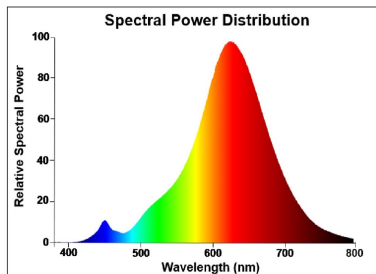

Toledo Mirage E115

ToLEDo Mirage E115 105LM E27 SL

0029944

Packaging

Single packaging type	Carton
Product EAN number	5410288299440
Packaging single length / height (cm)	37.0
Packaging single width (cm)	12.6
Packaging single depth (cm)	12.6
DUN14 (outer)	15410288299447
Units per outer package	4
Packaging outer length / height (cm)	27.0
Packaging outer width (cm)	27.0
Packaging outer depth (cm)	39.5

Safety data

Optimal operating condition (°C)	-20-40
Breakage cleaning instructions	Not applicable
Special purpose lamp	No
Dry applications use only	Yes
Suitable for household illumination	Yes
Safety message	Not Suitable for totally enclosed fixtures

PHOTOMETRY

TECHNICAL DRAWINGS