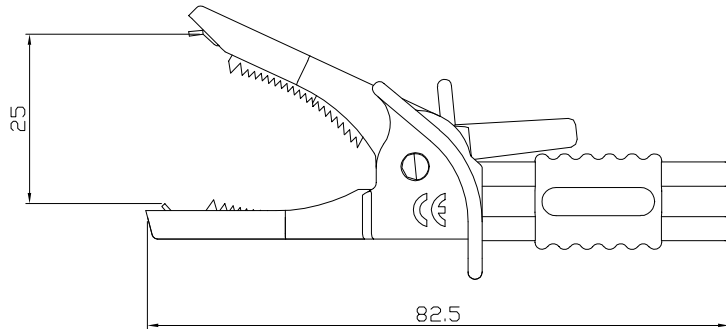

CLIFF

CROCODILE CLIPS

Basic Rating
600V CAT III, (1000V CAT II).
EN61010 compliant.

FCR7940
CROC CLIP CRC/01 BLACK

FCR7941
CROC CLIP CRC/01 RED

FCR7942
CROC CLIP CRC/01 GREEN

FCR7943
CROC CLIP CRC/01 BLUE

FCR7944
CROC CLIP CRC/01 BROWN