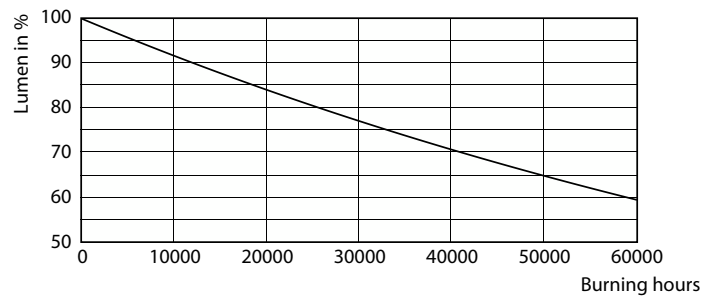

MASTER LEDspot ExpertColor AR111

Photometric data

Accent Lighting Spots - MAS LEExpertColor 20-100W 927 AR111 24D

Lifetime

Life Expectancy Diagram - MAS LEExpertColor 20-100W 927 AR111 24D

Lumen Maintenance Diagram - MAS LEExpertColor 20-100W 927 AR111 24D