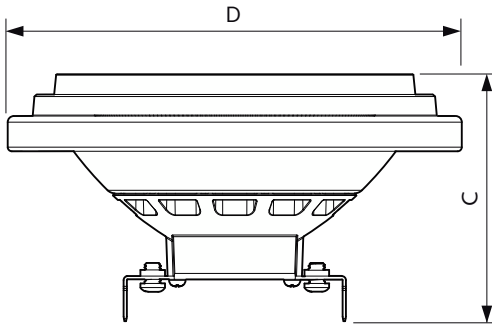

Dimensional drawing

Product	D	C
MAS LEDExpertColor 20-100W 927 AR111 24D	111 mm	62 mm

Photometric data

Light Distribution Diagram - MAS LEDExpertColor 20-100W 927 AR111 24D

Spectral Power Distribution Colour - MAS LEDExpertColor 20-100W 927 AR111 24D