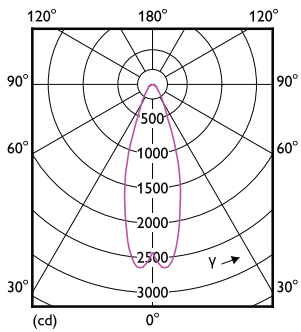

Dimensional drawing

Product	D	C
MAS LEDExpertColor 20-100W 927 AR111 24D	111 mm	62 mm

Photometric data

Light Distribution Diagram - MAS LEDExpertColor 20-100W 927 AR111 24D

Spectral Power Distribution Colour - MAS LEDExpertColor 20-100W 927 AR111 24D