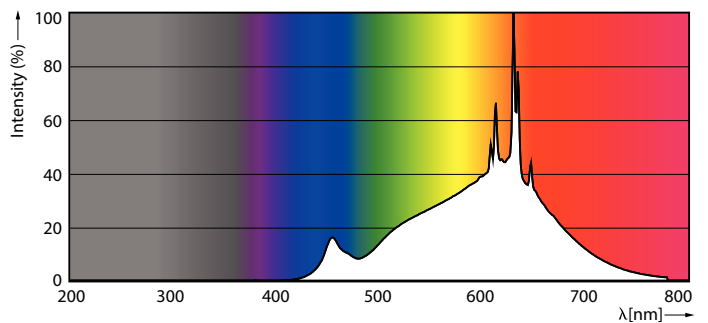

Product data

General Information	
Cap-Base	G53 [G53]
Nominal lifetime	40,000 hour(s)
Switching Cycle	50,000
Lighting Technology	LED
Flux measurement reference	Narrow Cone
Light Technical	
Color Code	927 [CCT of 2700K]
Beam Angle (Nom)	24 degree(s)
Luminous Flux	1,270 lumen
Luminous Intensity (Nom)	4,000 cd
Color Designation	Warm White (WW)
Correlated Color Temperature (Nom)	2700 K
Luminous Efficacy (rated) (Nom)	63 lm/W
Color Consistency	<4
Color rendering index (CRI)	95
LLMF At End Of Nominal Lifetime (Nom)	70 %

Dimensional drawing

Product	D	C
MAS LEDExpertColor 20-100W 927 AR111 24D	111 mm	62 mm

Photometric data

Light Distribution Diagram - MAS LEDExpertColor 20-100W 927 AR111 24D

Spectral Power Distribution Colour - MAS LEDExpertColor 20-100W 927 AR111 24D

MASTER LEDspot ExpertColor AR111

Photometric data

Accent Lighting Spots - MAS LEExpertColor 20-100W 927 AR111 24D

Lifetime

Life Expectancy Diagram - MAS LEExpertColor 20-100W 927 AR111 24D

Lumen Maintenance Diagram - MAS LEExpertColor 20-100W 927 AR111 24D