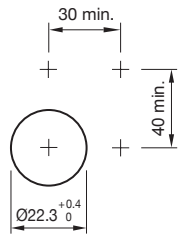

Data sheet Actuator.

Part No.: 45-2131.1190.000

Technical data

Design	raised
Front dimension	Ø 29,5 mm
Terminal	null
Lens illumination	non illuminative
Lens colour	White
Lens shape	flush
Lens material	Plastic
Lens optics	opaque
Lens type	level with front bezel
Front bezel colour	Black
Front bezel material	Plastic
Housing colour	Black
Housing material	Plastic
Weight	0.022 kg
IP front protection	IP66, IP67, IP69K
Switching action	Momentary
Switching system	Slow-make switching element
Operating temperature	- 25 °C ... + 70 °C
Climate resistance	During operation according to IEC 60721: 3K6, 3C3, 3S2, 3M6
Mechanical lifetime	500 000 cycles of operation

Dimensions

Mounting cut-outs

Wiring diagrams