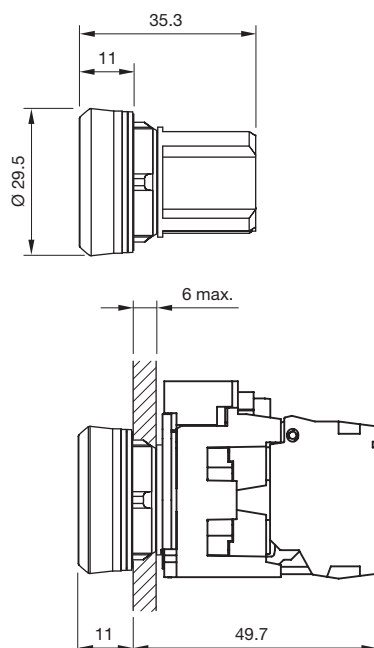

Data sheet Actuator.

Part No.: 45-2131.1190.000

Technical data

Design	raised
Front dimension	Ø 29,5 mm
Terminal	null
Lens illumination	non illuminative
Lens colour	White
Lens shape	flush
Lens material	Plastic
Lens optics	opaque
Lens type	level with front bezel
Front bezel colour	Black
Front bezel material	Plastic
Housing colour	Black
Housing material	Plastic
Weight	0.022 kg
IP front protection	IP66, IP67, IP69K
Switching action	Momentary
Switching system	Slow-make switching element
Operating temperature	- 25 °C ... + 70 °C
Climate resistance	During operation according to IEC 60721: 3K6, 3C3, 3S2, 3M6
Mechanical lifetime	500 000 cycles of operation

Dimensions

Mounting cut-outs

Wiring diagrams