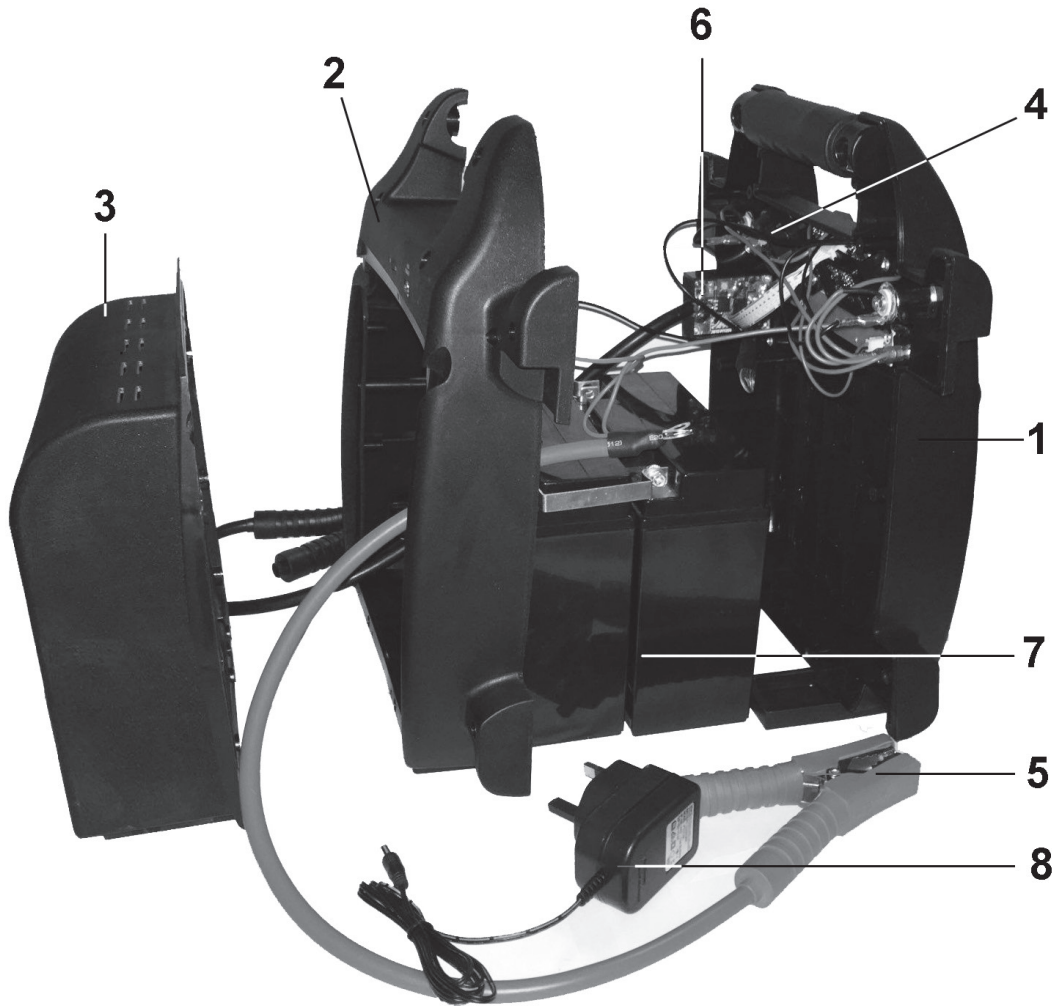

Parts Information:  
Roadstart® Emergency Jump Starter 12V  
5ltr 8 Cylinder  
Model No: RS103B

Item	Part No.	Description
1	RS103B.01	FRONT CASE (FOR RS103B)
2	RS103B.02	BACK CASE (FOR RS103B)
3	RS103B.03	PANEL FOR BACK CASE (FOR RS103B)
4	RS1B.04	ON/OFF SWITCH

Item	Part No.	Description
5	RS105B.05	POSITIVE & NEGATIVE CLAMP ASSEMBLY
6	RS102B.06	CIRCUIT BOARD
7	RS103B.B	BATTERY (FOR RS103B)
8	RS1B.CHARGER	MAIN CHARGER

**NOTE:** It is our policy to continually improve products and as such we reserve the right to alter data, specifications and component parts without prior notice.