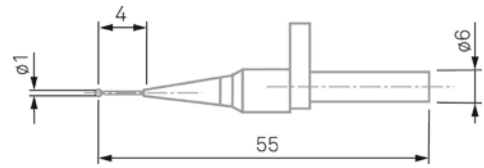

## Spherical measuring probe

Solid carbide, diameter 1 mm

<b>Art. no.</b>	<b>35172 111</b>
<b>Brand</b>	TESA
<b>Manufacturer Part Number</b>	00760228
<b>Ball diameter</b>	1 mm
<b>Length</b>	55 mm
<b>Gross Weight</b>	0.018 kg
<b>Product Group</b>	362