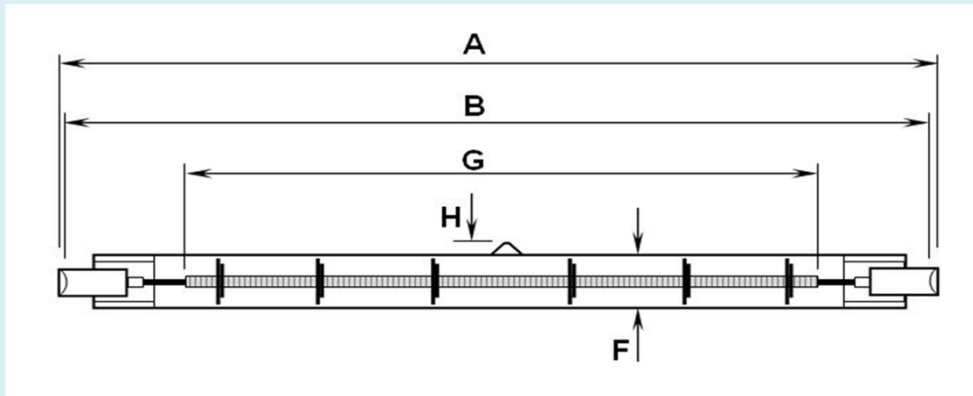

Lamp Product Data Specification

VICTORY

Lamp Product Code: **54243026**

Version No.: **2**

Issue Date: **23.01.2007**

Coating Coverage (where applic.) :-

N/A

Dimensions (in mm) :-

(Overall Length) A	220.6
(Inside Cap to Cap Length) B	0
(Lead Length) C	N/A
(Secondary Length) D	0
(UnHeated/Other Length) E	0
(Tube Dia) F	10.5
(Heat Length) G	165
(Pip Height) H	0

Additional Data:

Technical Data :-

Volts	240
Watts	300
Finish	Clear
Cap	R7s
Colour Temp. (°K)	TBA
Life (hrs)	0
Burning Position	Horizontal
Leads	0
Termination	N/A

IMPORTANT: Please refer all enquiries to our offices for alternatives &/or changes.