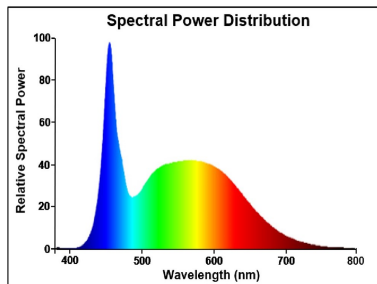

TOLEDO BALL

ToLEDo Ball V7 470LM 865 E14 SL

0029627

Packaging

Single packaging type	Carton
Product EAN number	5410288296272
Packaging single length / height (cm)	5.0
Packaging single width (cm)	5.0
Packaging single depth (cm)	9.5
DUN14 (outer)	15410288296279
Units per outer package	6
Packaging outer length / height (cm)	15.8
Packaging outer width (cm)	10.7
Packaging outer depth (cm)	10.2

Safety data

Optimal operating condition (°C)	-20-40
Breakage cleaning instructions	Not applicable
Special purpose lamp	No
Dry applications use only	Yes
Suitable for household illumination	Yes
Safety message	Not Suitable for totally enclosed fixtures

PHOTOMETRY

TECHNICAL DRAWINGS