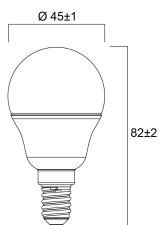

TECHNICAL DRAWINGS