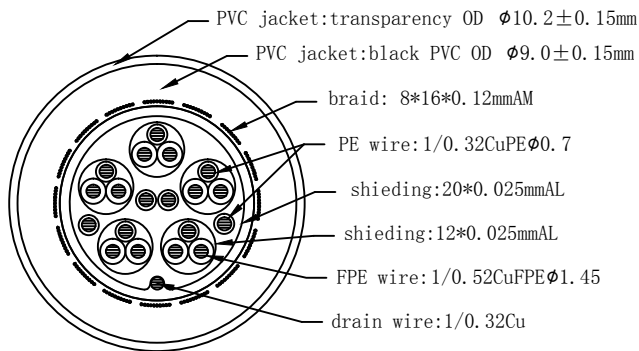

Datenblatt - Fiche technique - Data sheet

**11.04.5686**

ROLINE HDMI Ultra HD Kabel mit Ethernet, ST/ST, 15,0 m

ROLINE Câble HDMI Ultra HD avec Ethernet, M/M, 15,0 m

ROLINE HDMI Ultra HD Cable + Ethernet, M/M, 15.0 m

REV.	DESCRIPTION	DATE
A		2016-7-27
B		

**Cable Specifications:**

**Pin Assignment**

test standard:

- 100% pass open circuit, short circuit, dislocation test.
- On-resistance: 3Ω Max
- Insulation resistance: 5MBΩ Min/DC300V/10ms
- 100% pass 4k TV test

**BOM LIST**

NO.	SPECIFICATIONS
1	HDMI2.0V 24-28AWG OD:10.2 (1/0.52Cu*1P+1/0.32Cu+AL)*5+1/0.32Cu*4C+AL+D1/0.32Cu+12SAM+PVC
2	Gun black zinc alloy shell
3	clear PE inner molding
4	HDMI 19 Pin connector nickel plated