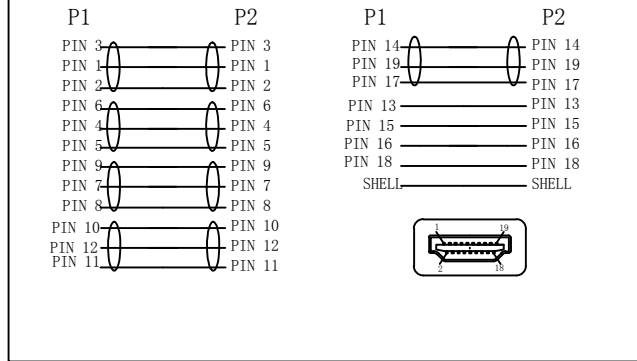

Datenblatt - Fiche technique - Data sheet

**11.04.5686**

ROLINE HDMI Ultra HD Kabel mit Ethernet, ST/ST, 15,0 m

ROLINE Câble HDMI Ultra HD avec Ethernet, M/M, 15,0 m

ROLINE HDMI Ultra HD Cable + Ethernet, M/M, 15.0 m

REV.	DESCRIPTION	DATE
A		2016-7-27
B		

**Cable Specifications:**

**Pin Assignment**

test standard:

- 100% pass open circuit, short circuit, dislocation test.
- On-resistance: 3Ω Max
- Insulation resistance: 5MBΩ Min/DC300V/10ms
- 100% pass 4k TV test

**BOM LIST**

NO.	SPECIFICATIONS
1	HDMI2.0V 24-28AWG OD:10.2 (1/0.52Cu*1P+1/0.32Cu+AL)*5+1/0.32Cu*4C+AL+D1/0.32Cu+12SAM+PVC
2	Gun black zinc alloy shell
3	clear PE inner molding
4	HDMI 19 Pin connector nickel plated

ITEM NUMBER	11.04.5686			DRAWER	YU
TITLE	ROLINE HDMI Ultra HD Cable + Ethernet, 15m, black			CHECKED	
MATERIAL		SCALE		APPROVED	
REV.	A	UNIT	INCH		
DRAWING NO:				<b>SECOMP</b>	