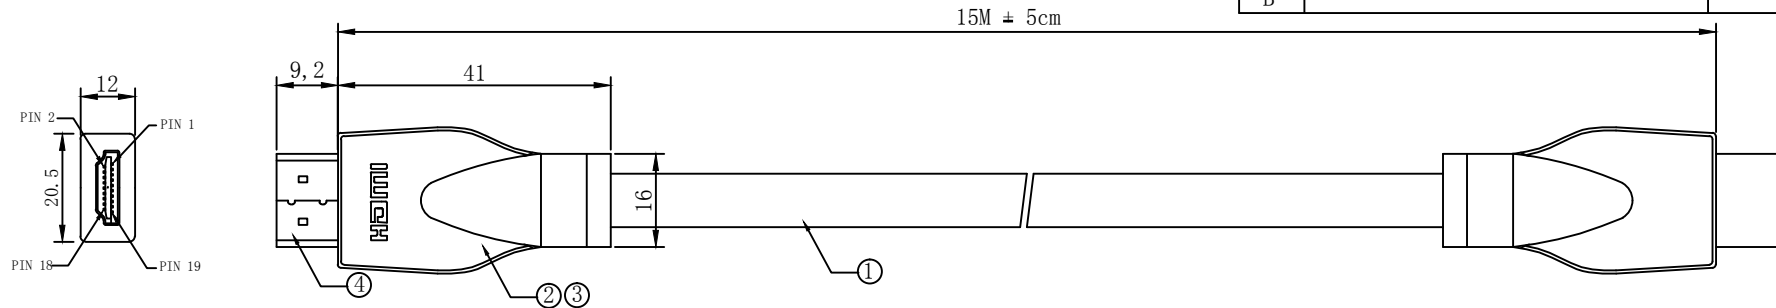

Datenblatt - Fiche technique - Data sheet

**11.04.5686**

ROLINE HDMI Ultra HD Kabel mit Ethernet, ST/ST, 15,0 m

ROLINE Câble HDMI Ultra HD avec Ethernet, M/M, 15,0 m

ROLINE HDMI Ultra HD Cable + Ethernet, M/M, 15.0 m

REV.	DESCRIPTION	DATE
A		2016-7-27
B		

**Cable Specifications:**

**Pin Assignment**

test standard:

- 100% pass open circuit, short circuit, dislocation test.
- On-resistance: 3Ω Max
- Insulation resistance: 5MBΩ Min/DC300V/10ms
- 100% pass 4k TV test

**BOM LIST**

NO.	SPECIFICATIONS
1	HDMI2.0V 24-28AWG OD:10.2 (1/0.52Cu*1P+1/0.32Cu+AL)*5+1/0.32Cu*4C+AL+D1/0.32Cu+12SAM+PVC
2	Gun black zinc alloy shell
3	clear PE inner molding
4	HDMI 19 Pin connector nickel plated

ITEM NUMBER	11.04.5686			DRAWER	YU
TITLE	ROLINE HDMI Ultra HD Cable + Ethernet, 15m, black			CHECKED	
MATERIAL		SCALE		APPROVED	
REV.	A	UNIT	INCH		
DRAWING NO:				<b>SECOMP</b>	