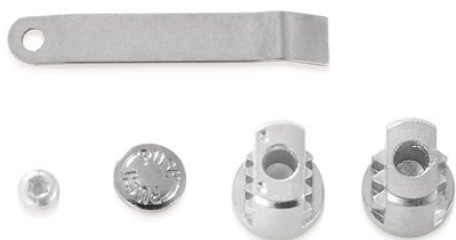

## Product information

**87 09 01**

- Assortment of spare parts Adjustment

**Assortment of spare parts for adjustment for 86/87 XX 250/300 (without 87 2X XXX)**

### General

Article No.	87 09 01
EAN	4003773074724
Weight	10 g
Dimensions	75 x 6 mm
REACH compliant	does not contain SVHC
RoHS compliant	not applicable

*technical change and errors excepted*