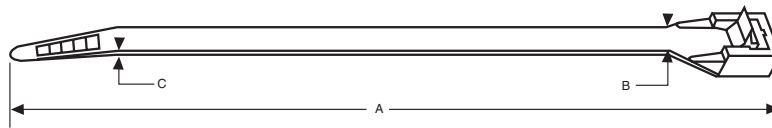

Releasable Cable Ties

Temporarily fastens wires, cables and hoses.

- Extended releasable tab in the head makes for easy release and reusability.
- Great for temporary work or where frequent servicing is required.
- Ultraviolet black (UVB) ties resist harmful light rays – primarily for outdoor use.

Length A	Part #	Pkg Qty	DoubleLock®	Tensile Strength	Width B	Thickness C	Bundle Dia. Max.	UL	Color
8"	47-108	25/bag	—	50 lb	0.17"	0.05"	1.75"	UR	Natural
	47-108UVB	25/bag	—	50 lb	0.17"	0.05"	1.75"	UR	Black
16"	47-115UVB	4/bag	—	175 lb	0.52"	0.09"	4"	UR	Black
22"	47-121UVB	3/bag	—	175 lb	0.52"	0.09"	6"	UR	Black
28"	47-127UVB	3/bag	—	175 lb	0.52"	0.09"	8"	UR	Black

Mounting Cable Ties

Secures bundles to walls, studs or other surfaces easily.

- Accepts #10 screws.
- Ultraviolet black (UVB) ties resist harmful light rays – primarily for outdoor use.

Length A	Part #	Pkg Qty	DoubleLock®	Tensile Strength	Width B	Thickness C	Bundle Dia. Max.	UL	Color
8"	45-308MT	20/bag	—	50 lb	0.17"	0.055"	2"	UR	Natural
	48-308	100/bag	—	50 lb	0.17"	0.050"	2"	UR	Natural
	45-308MTUVB	15/bag	—	50 lb	0.17"	0.055"	2"	UR	Black
	48-308UVB	100/bag	—	50 lb	0.17"	0.055"	2"	UR	Black
	45-308MTG	15/bag	—	50 lb	0.17"	0.055"	2"	UR	Gray