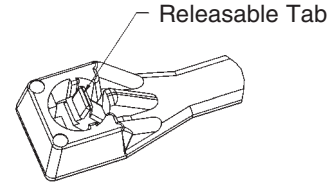

Releasable Cable Ties

Temporarily fastens wires, cables and hoses.

- Extended releasable tab in the head makes for easy release and reusability.
- Great for temporary work or where frequent servicing is required.
- Ultraviolet black (UVB) ties resist harmful light rays – primarily for outdoor use.

Length A	Part #	Pkg Qty	DoubleLock®	Tensile Strength	Width B	Thickness C	Bundle Dia. Max.	UL	Color
8"	47-108	25/bag	—	50 lb	0.17"	0.05"	1.75"	UR	Natural
	47-108UVB	25/bag	—	50 lb	0.17"	0.05"	1.75"	UR	Black
16"	47-115UVB	4/bag	—	175 lb	0.52"	0.09"	4"	UR	Black
22"	47-121UVB	3/bag	—	175 lb	0.52"	0.09"	6"	UR	Black
28"	47-127UVB	3/bag	—	175 lb	0.52"	0.09"	8"	UR	Black