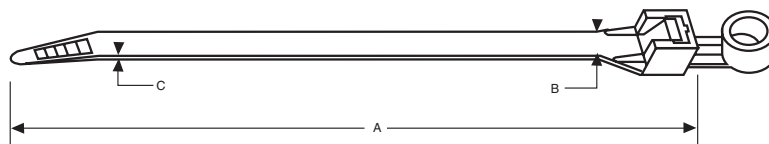

Releasable Cable Ties

Temporarily fastens wires, cables and hoses.

- Extended releasable tab in the head makes for easy release and reusability.
- Great for temporary work or where frequent servicing is required.
- Ultraviolet black (UVB) ties resist harmful light rays – primarily for outdoor use.

Length A	Part #	Pkg Qty	DoubleLock®	Tensile Strength	Width B	Thickness C	Bundle Dia. Max.	UL	Color
8"	47-108	25/bag	—	50 lb	0.17"	0.05"	1.75"	UR	Natural
	47-108UVB	25/bag	—	50 lb	0.17"	0.05"	1.75"	UR	Black
16"	47-115UVB	4/bag	—	175 lb	0.52"	0.09"	4"	UR	Black
22"	47-121UVB	3/bag	—	175 lb	0.52"	0.09"	6"	UR	Black
28"	47-127UVB	3/bag	—	175 lb	0.52"	0.09"	8"	UR	Black

Mounting Cable Ties

Secures bundles to walls, studs or other surfaces easily.

- Accepts #10 screws.
- Ultraviolet black (UVB) ties resist harmful light rays – primarily for outdoor use.

Length A	Part #	Pkg Qty	DoubleLock®	Tensile Strength	Width B	Thickness C	Bundle Dia. Max.	UL	Color
8"	45-308MT	20/bag	—	50 lb	0.17"	0.055"	2"	UR	Natural
	48-308	100/bag	—	50 lb	0.17"	0.050"	2"	UR	Natural
	45-308MTUVB	15/bag	—	50 lb	0.17"	0.055"	2"	UR	Black
	48-308UVB	100/bag	—	50 lb	0.17"	0.055"	2"	UR	Black
	45-308MTG	15/bag	—	50 lb	0.17"	0.055"	2"	UR	Gray